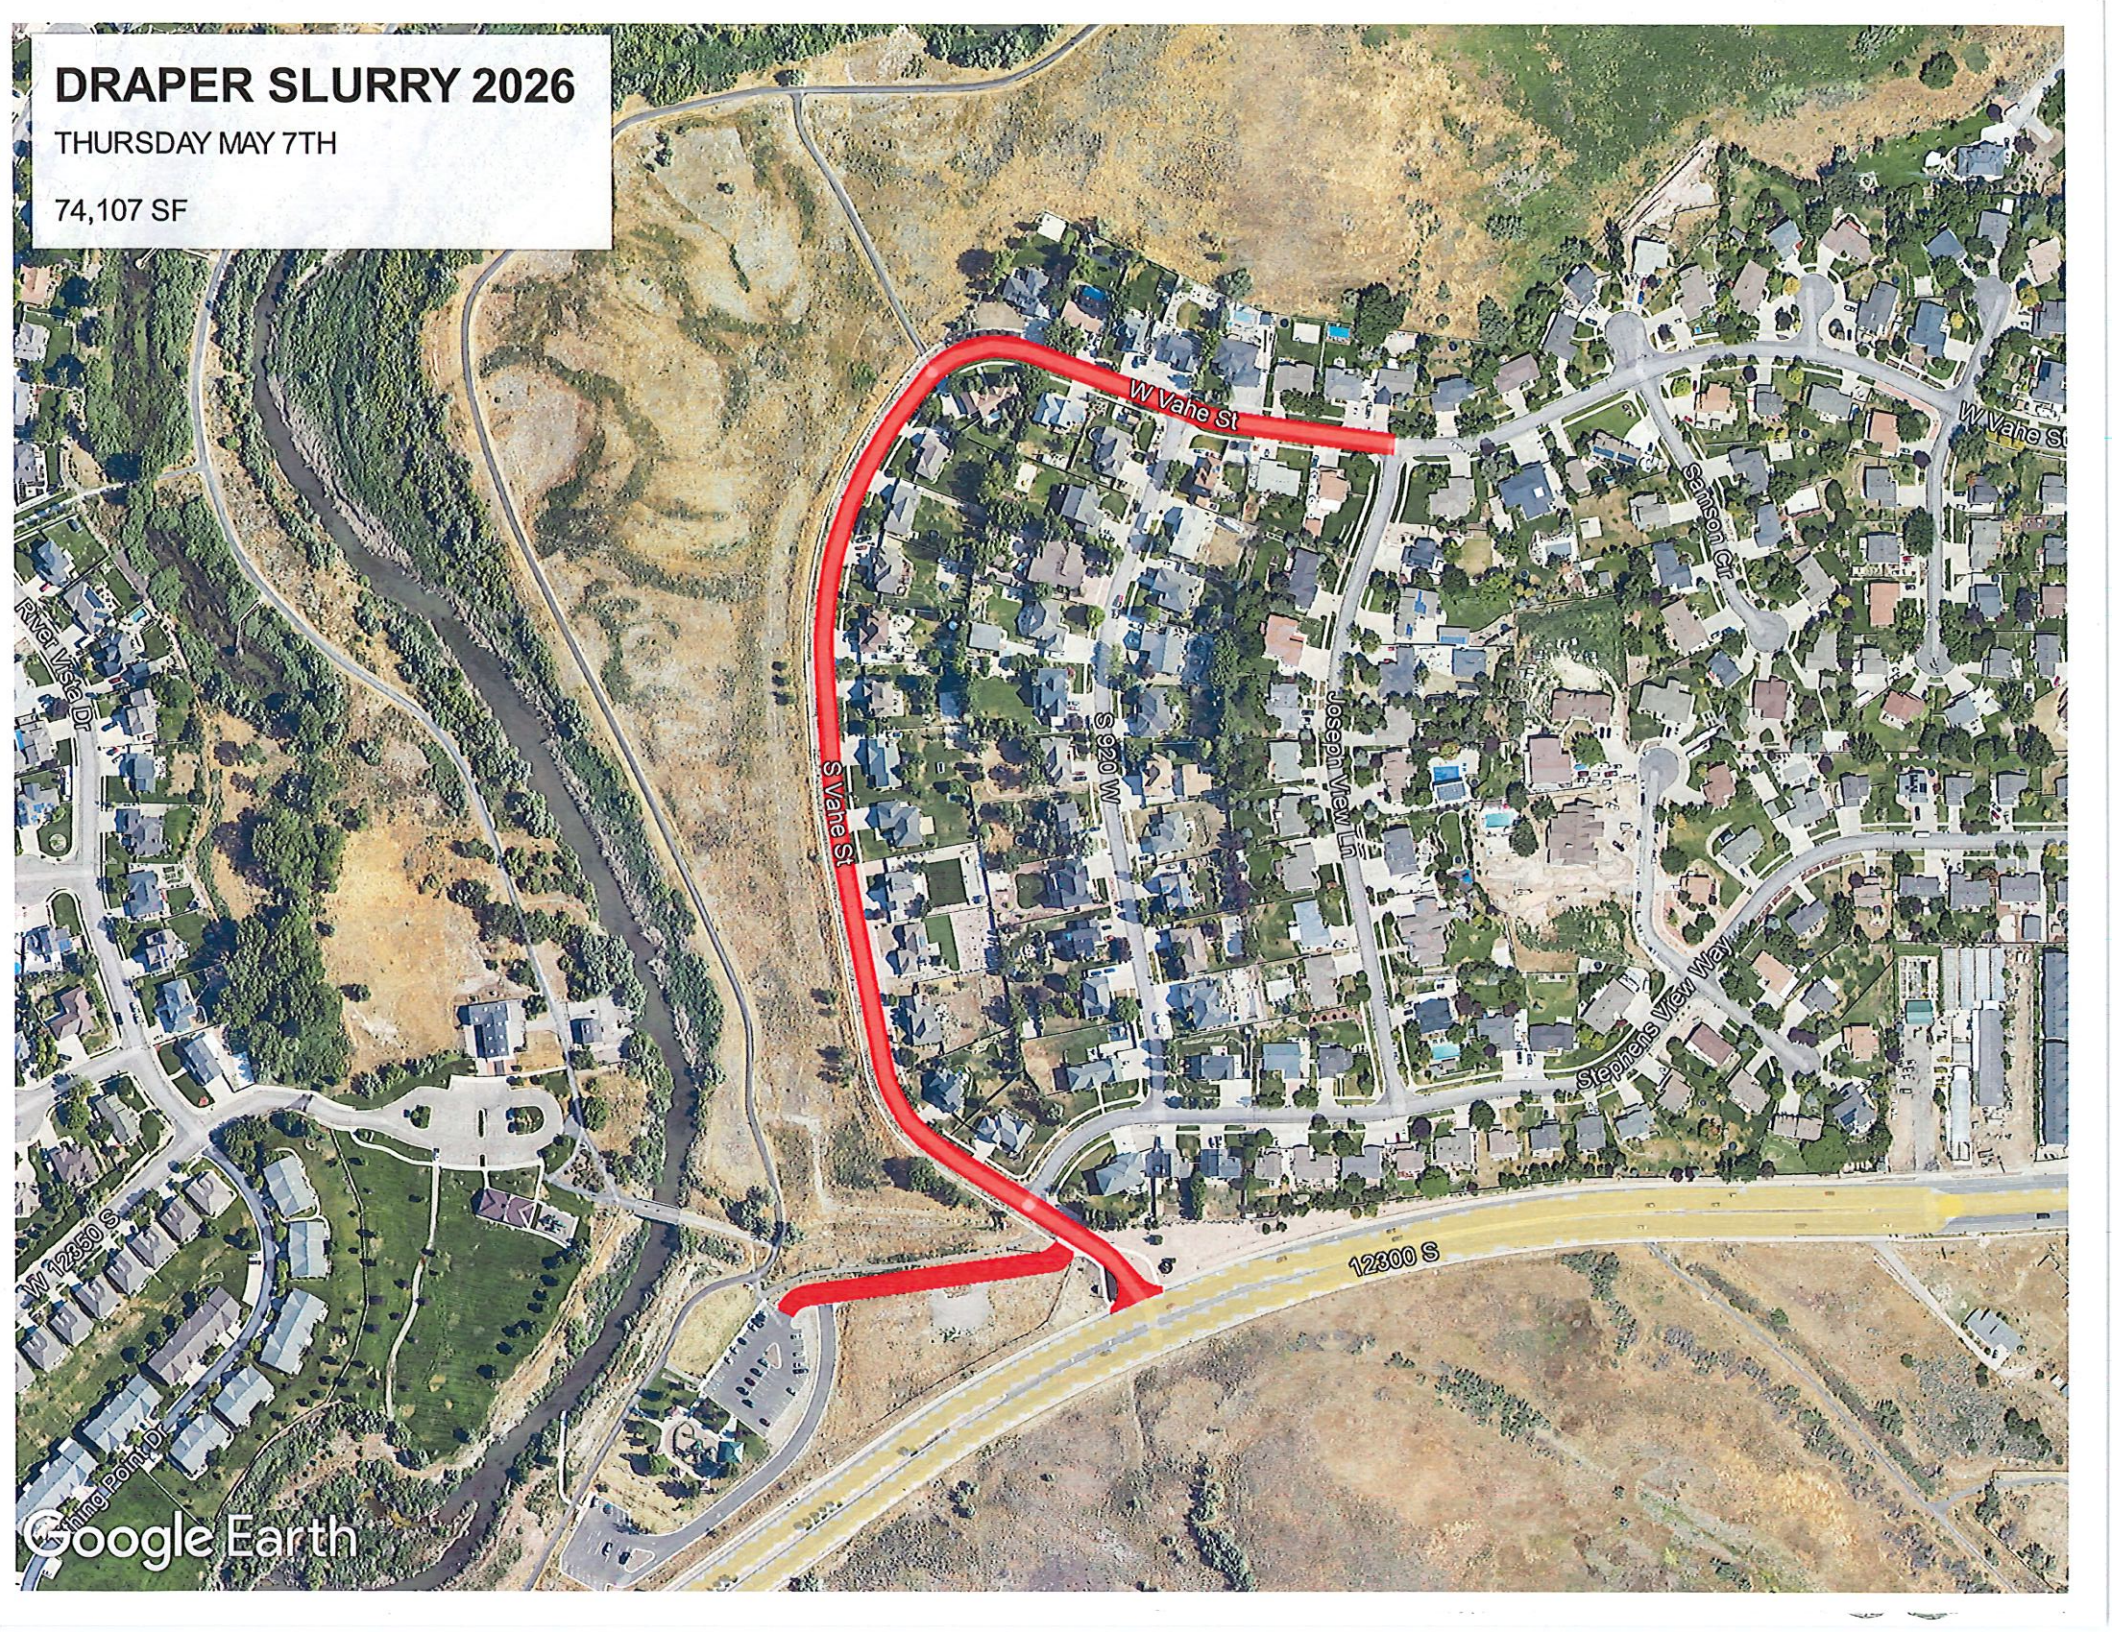

WEDNESDAY MAY 6TH

164,818 SF

Google Earth

Image © 2025 Vexel Imaging, US, Inc.

DRAPER SLURRY 2026

WEDNESDAY MAY 6TH

53,769 SF

Google Earth

Image © 2023 Vexel Imaging US, Inc.

DRAPER SLURRY 2026

THURSDAY MAY 7TH

74,107 SF

DRAPER SLURRY 2026

THURSDAY MAY 7TH

105,014 SF

Google Earth

Image © 2026 Vexcel Imaging US, Inc.

DRAPER SLURRY 2026

THURSDAY MAY 7TH

47,877 SF

Google Earth

Image © 2026 Vexcel Imaging US, Inc.