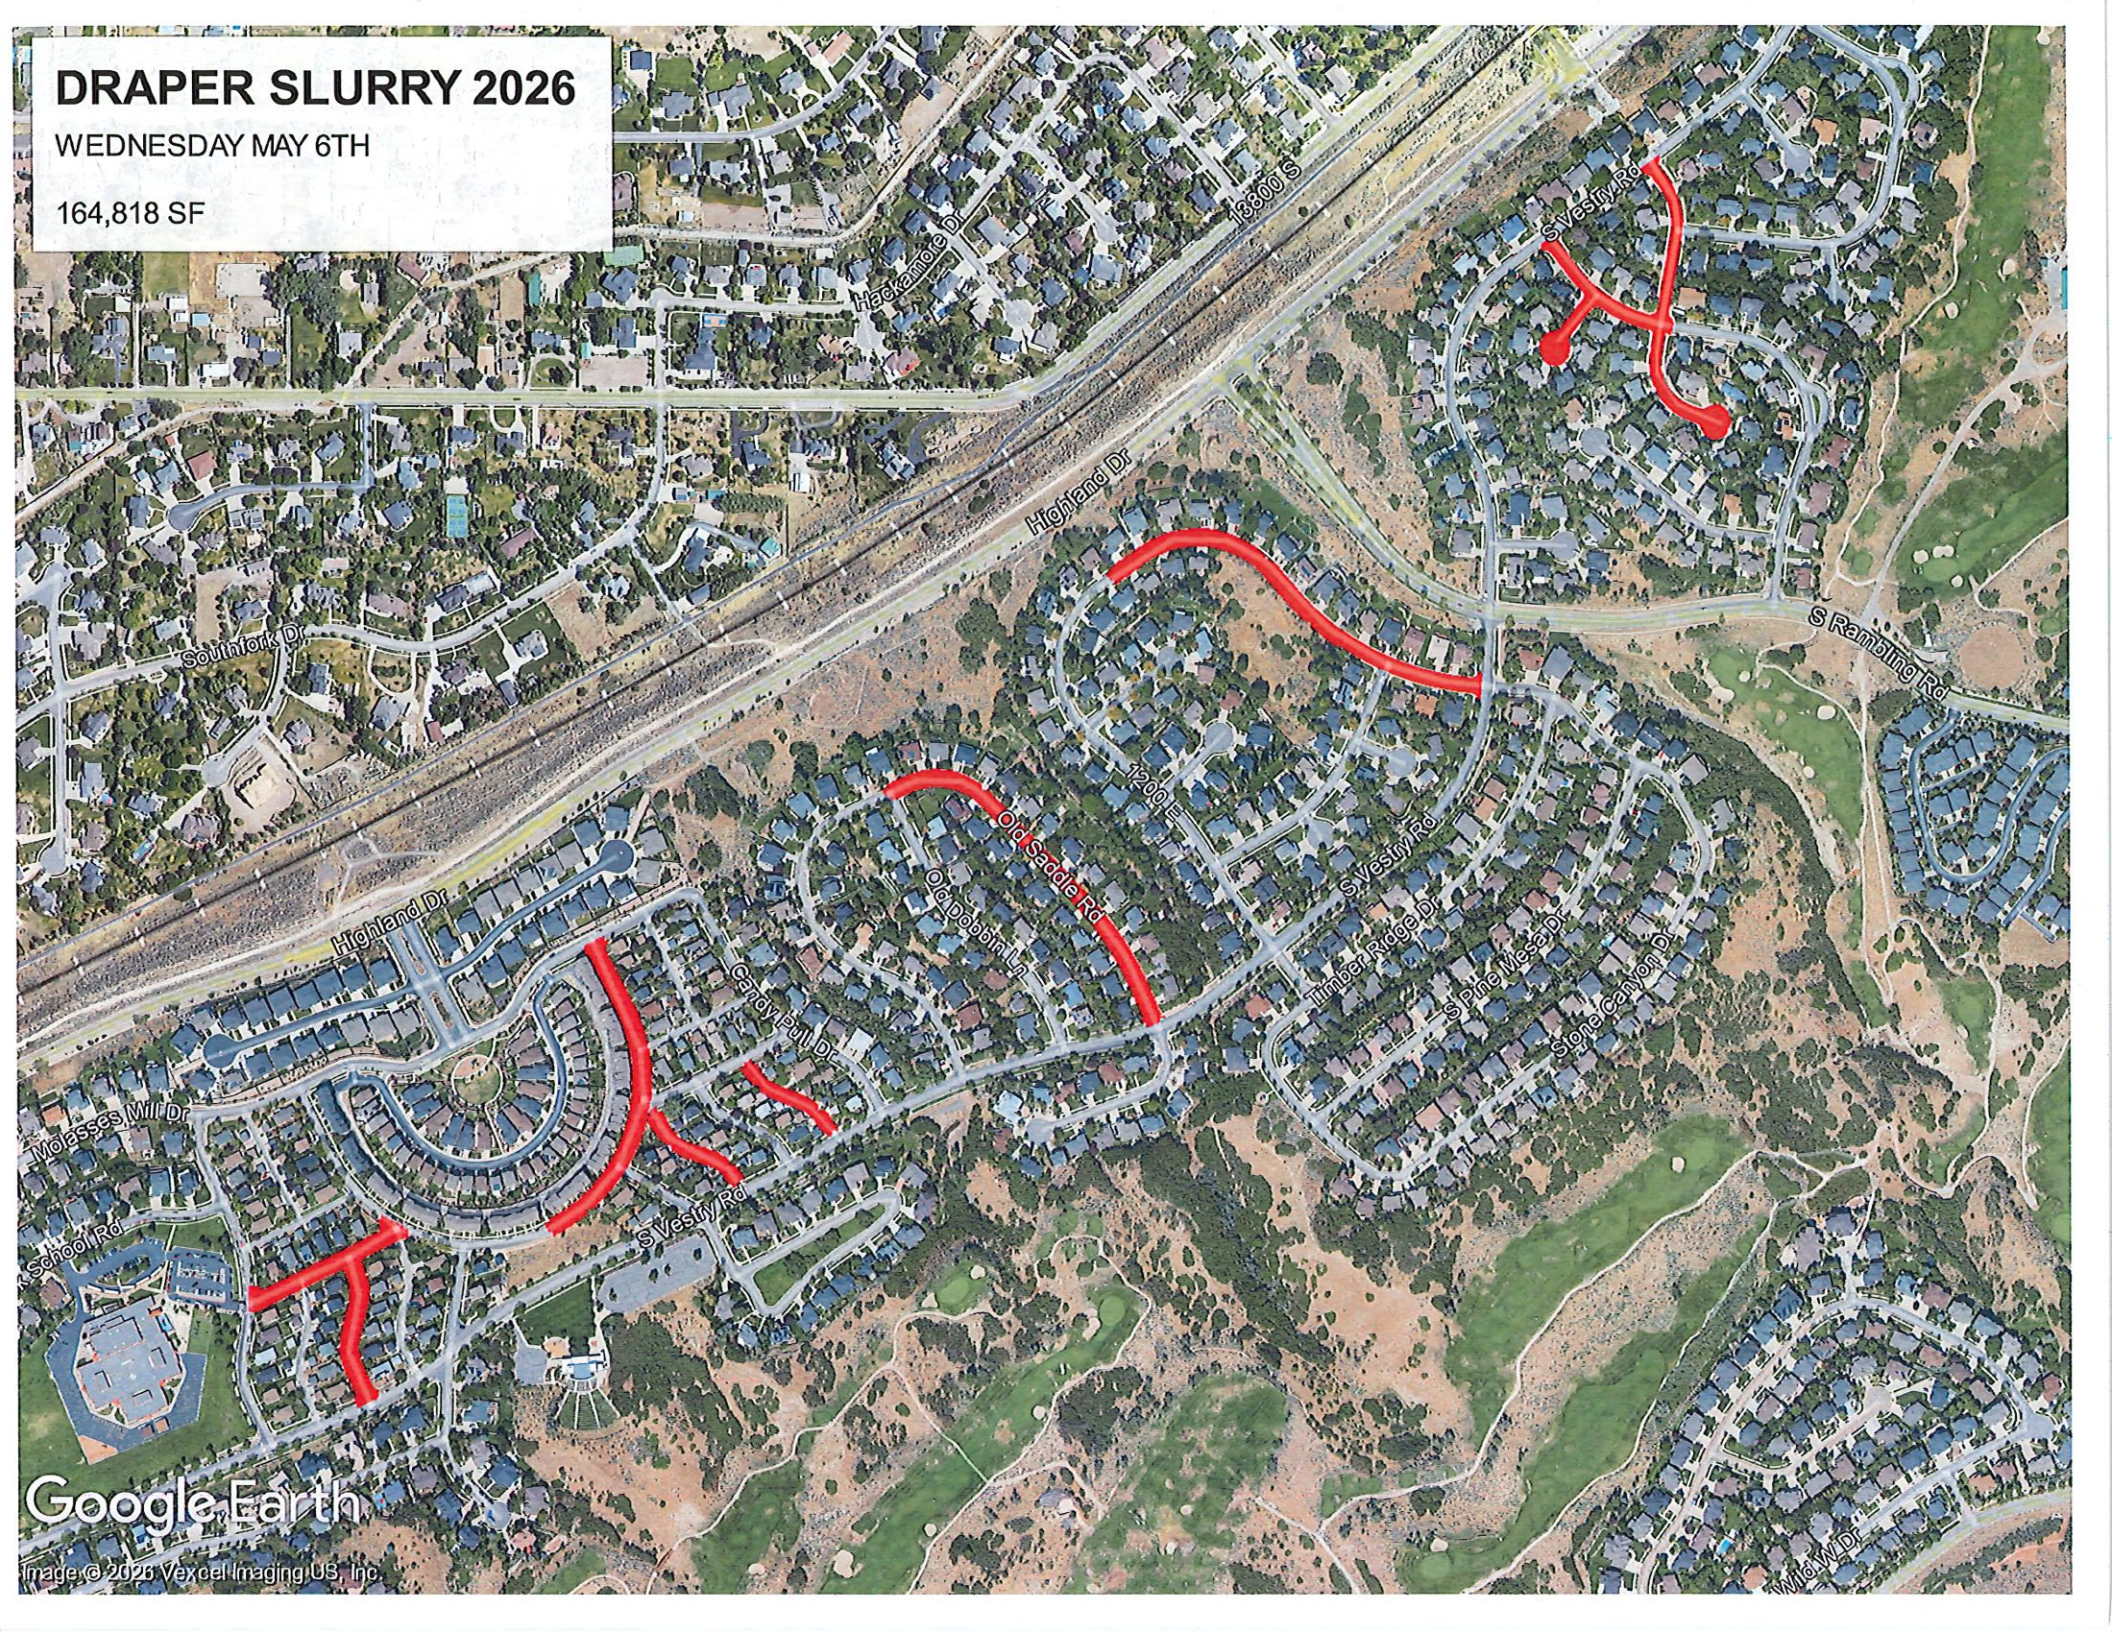

FRIDAY MAY 1ST

52,455 SF

Google Earth

Image © 2026 Vexcel Imaging US, Inc.

DRAPER SLURRY 2026

MONDAY MAY 4TH

171,148 SF

DRAPER SLURRY 2026

WEDNESDAY MAY 6TH

164,818 SF

Google Earth

Image © 2025 Vexel Imaging, US, Inc.

DRAPER SLURRY 2026

WEDNESDAY MAY 6TH

53,769 SF

Google Earth

Image © 2023 Vexel Imaging US, Inc.

DRAPER SLURRY 2026

THURSDAY MAY 7TH

74,107 SF

DRAPER SLURRY 2026

THURSDAY MAY 7TH

105,014 SF

Google Earth

Image © 2026 Vexcel Imaging US, Inc.

DRAPER SLURRY 2026

THURSDAY MAY 7TH

47,877 SF

Google Earth

Image © 2026 Vexcel Imaging US, Inc.