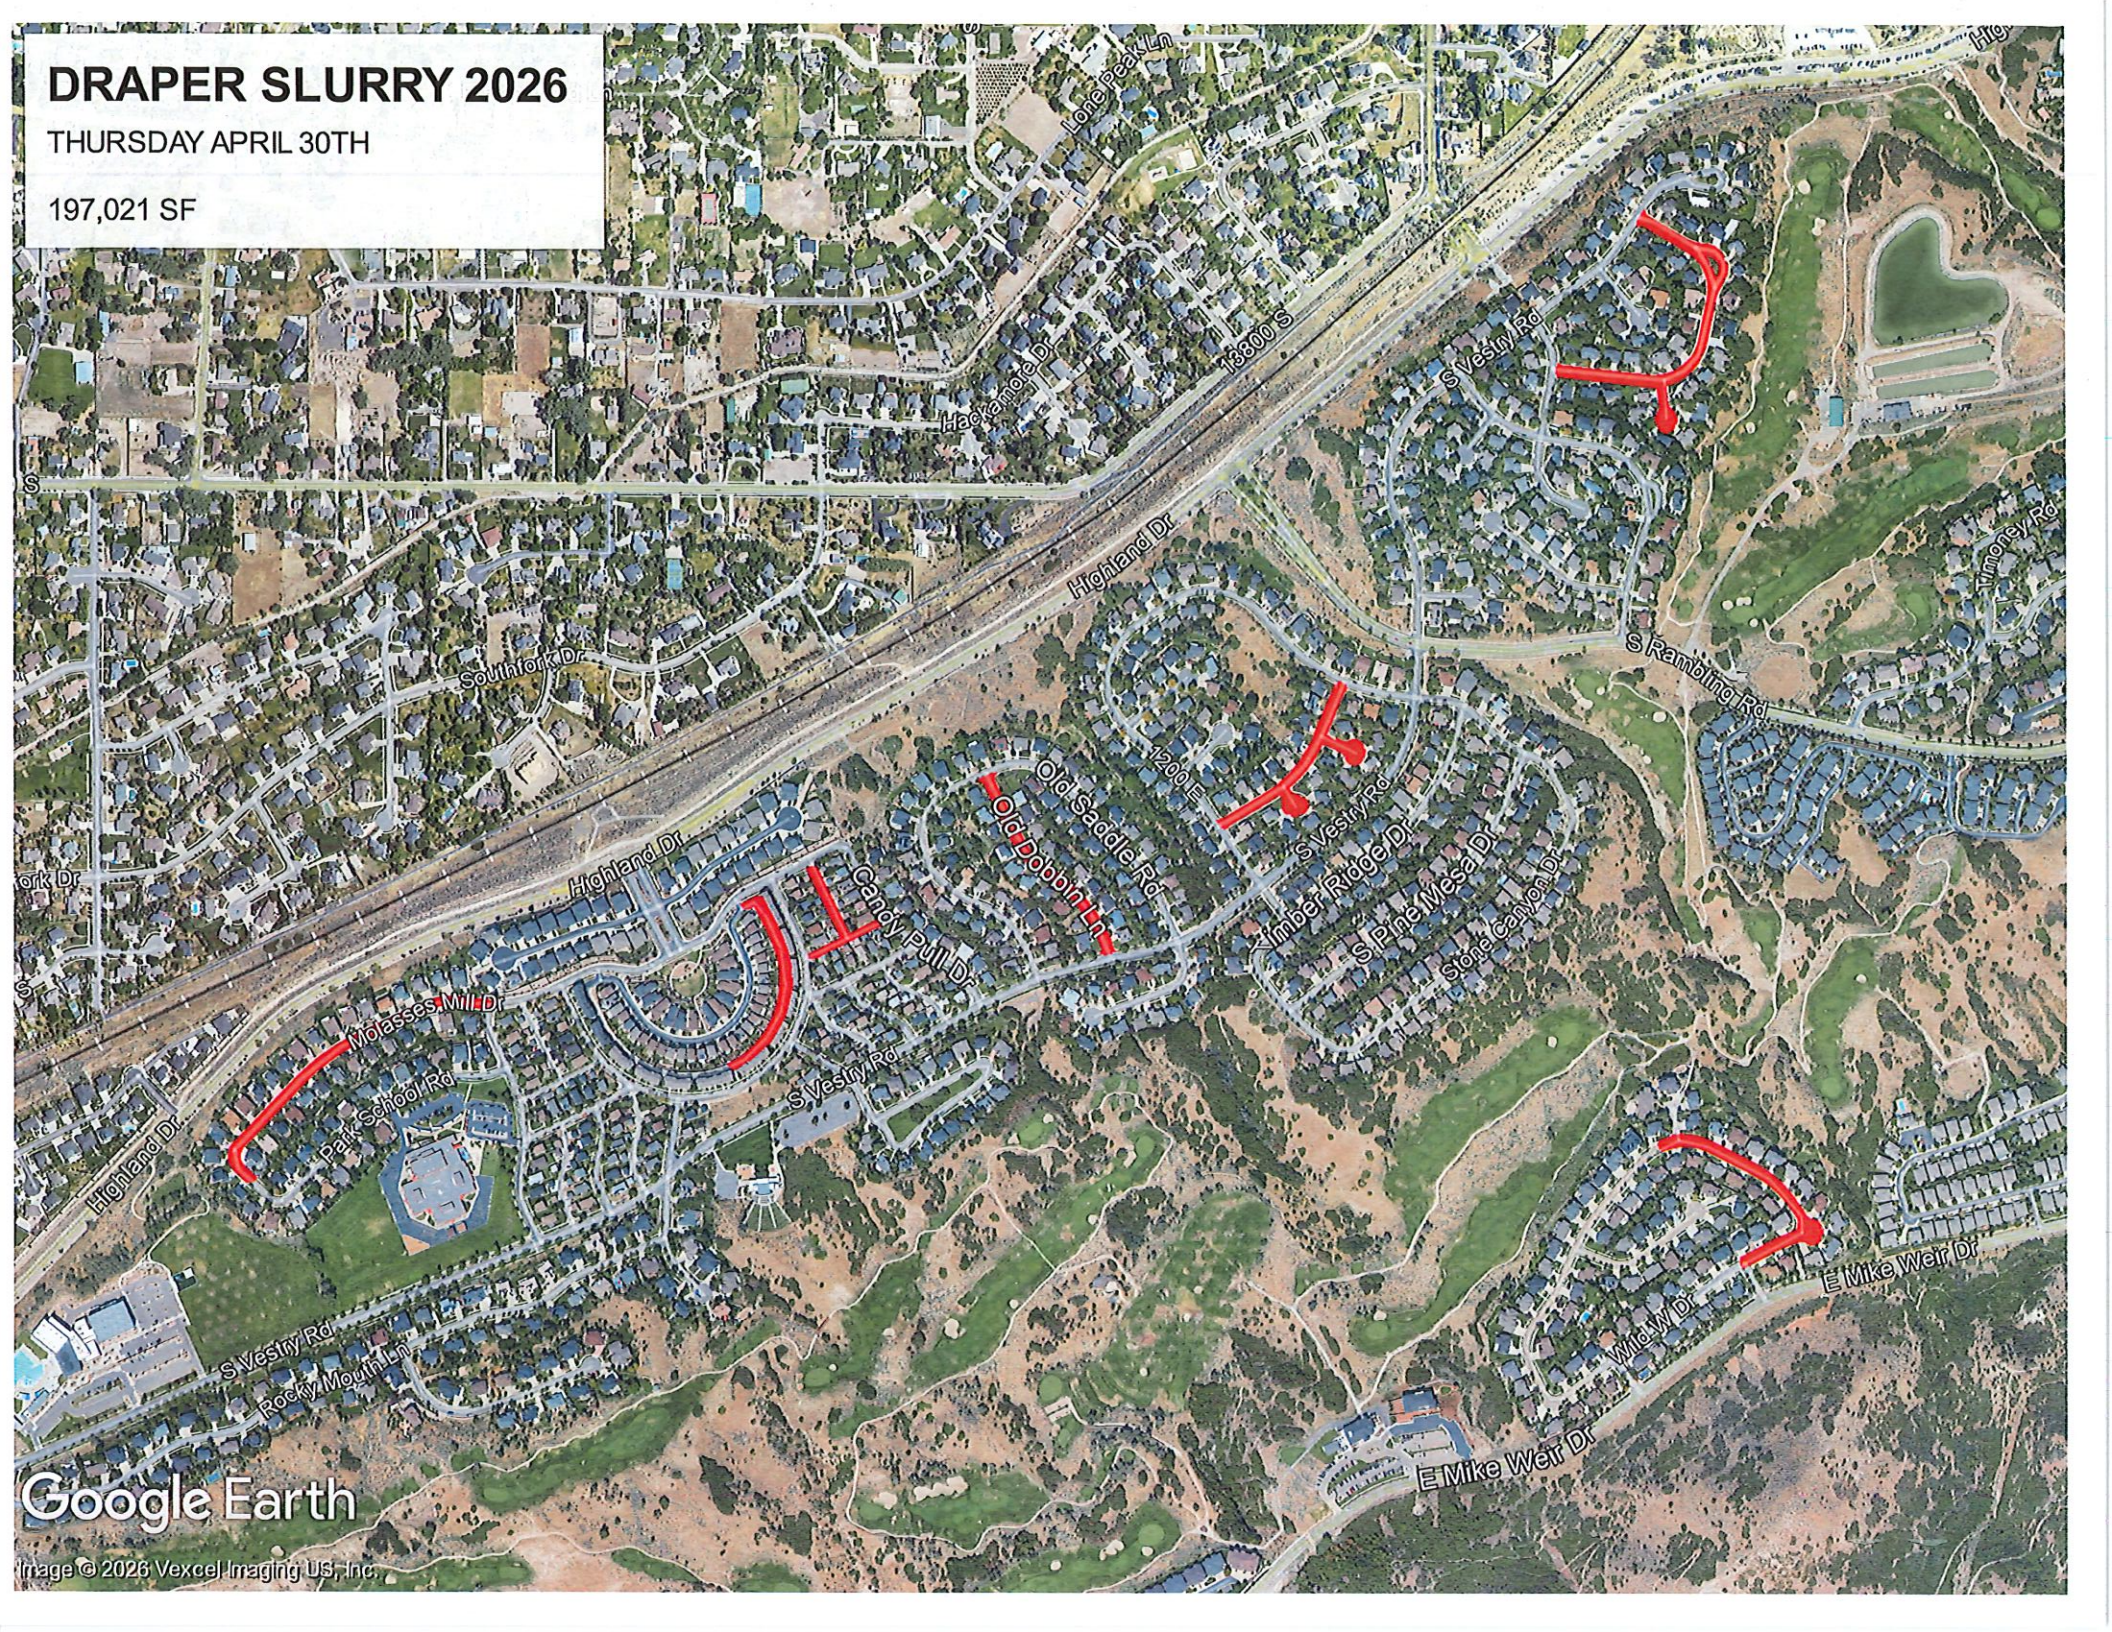

DRAPER SLURRY 2026

THURSDAY APRIL 30TH

29,561 SF

Google Earth

900 ft

DRAPER SLURRY 2026

THURSDAY APRIL 30TH

197,021 SF

WEDNESDAY MAY 6TH

164,818 SF

Google Earth

Image © 2025 Vexel Imaging, US, Inc.

DRAPER SLURRY 2026

WEDNESDAY MAY 6TH

53,769 SF

Google Earth

Image © 2023 Vexel Imaging US, Inc.

DRAPER SLURRY 2026

THURSDAY MAY 7TH

74,107 SF

DRAPER SLURRY 2026

THURSDAY MAY 7TH

105,014 SF

Google Earth

Image © 2026 Vexcel Imaging US, Inc.

DRAPER SLURRY 2026

THURSDAY MAY 7TH

47,877 SF

Google Earth

Image © 2026 Vexcel Imaging US, Inc.