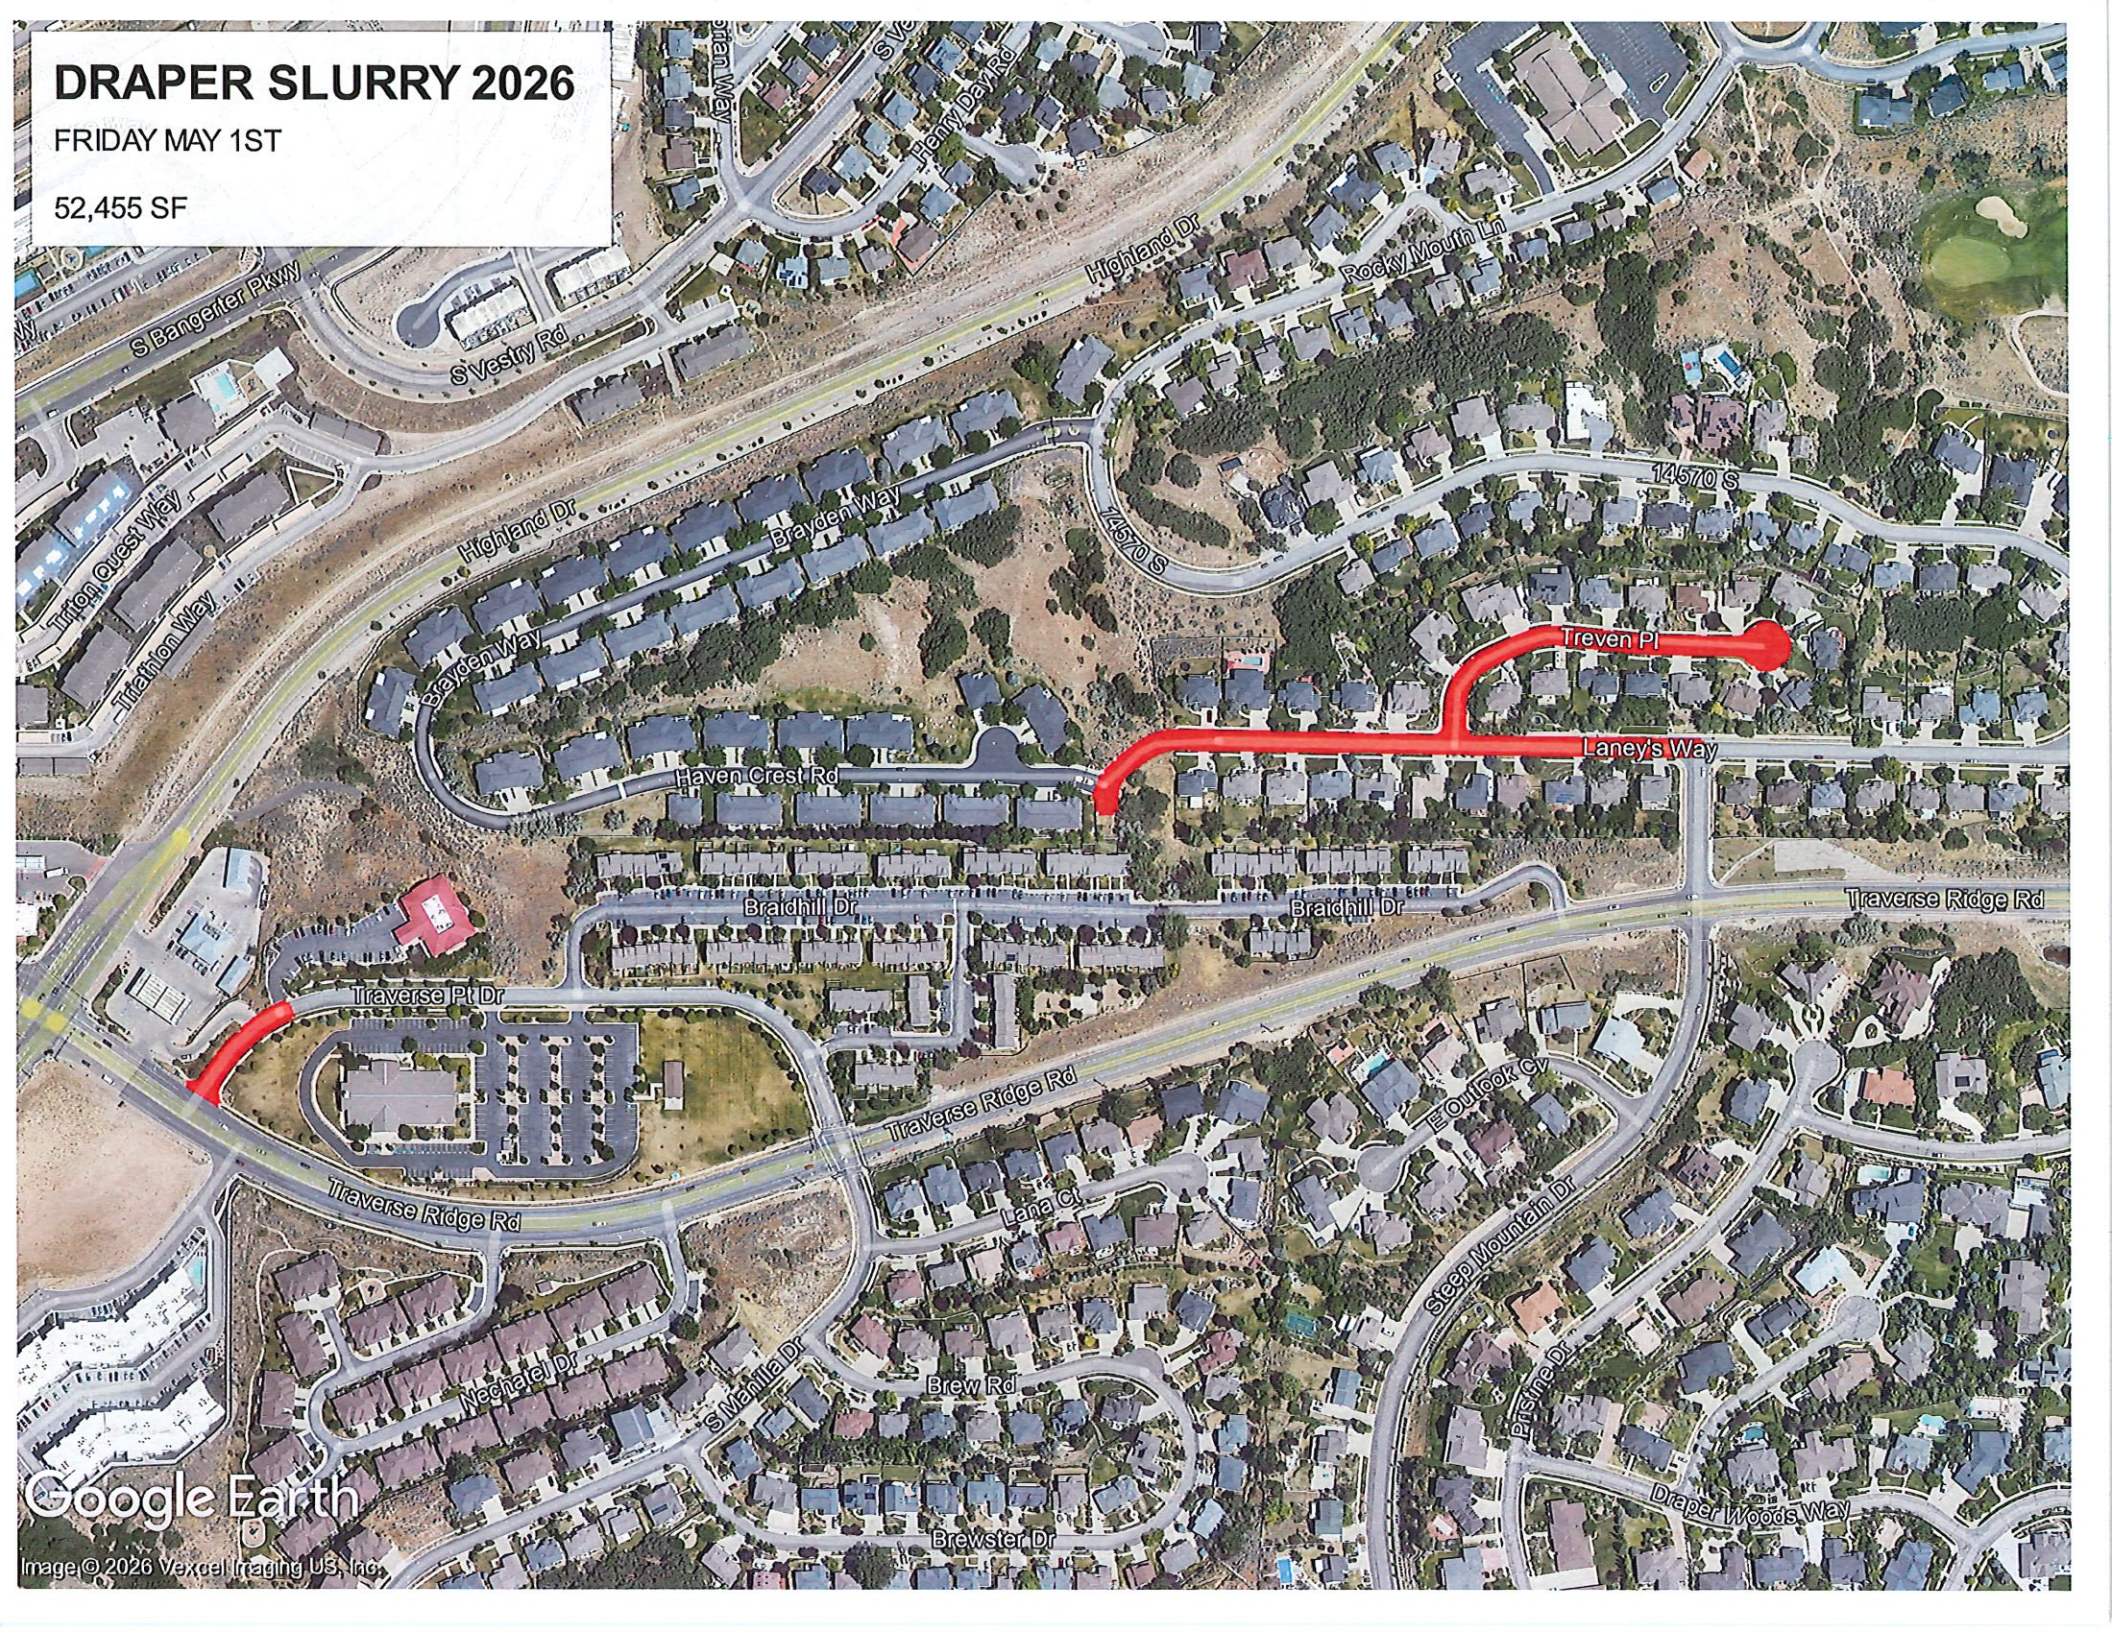

DRAPER SLURRY 2026

FRIDAY MAY 1ST

52,455 SF

Google Earth

Image © 2026 Vexcel Imaging US, Inc.