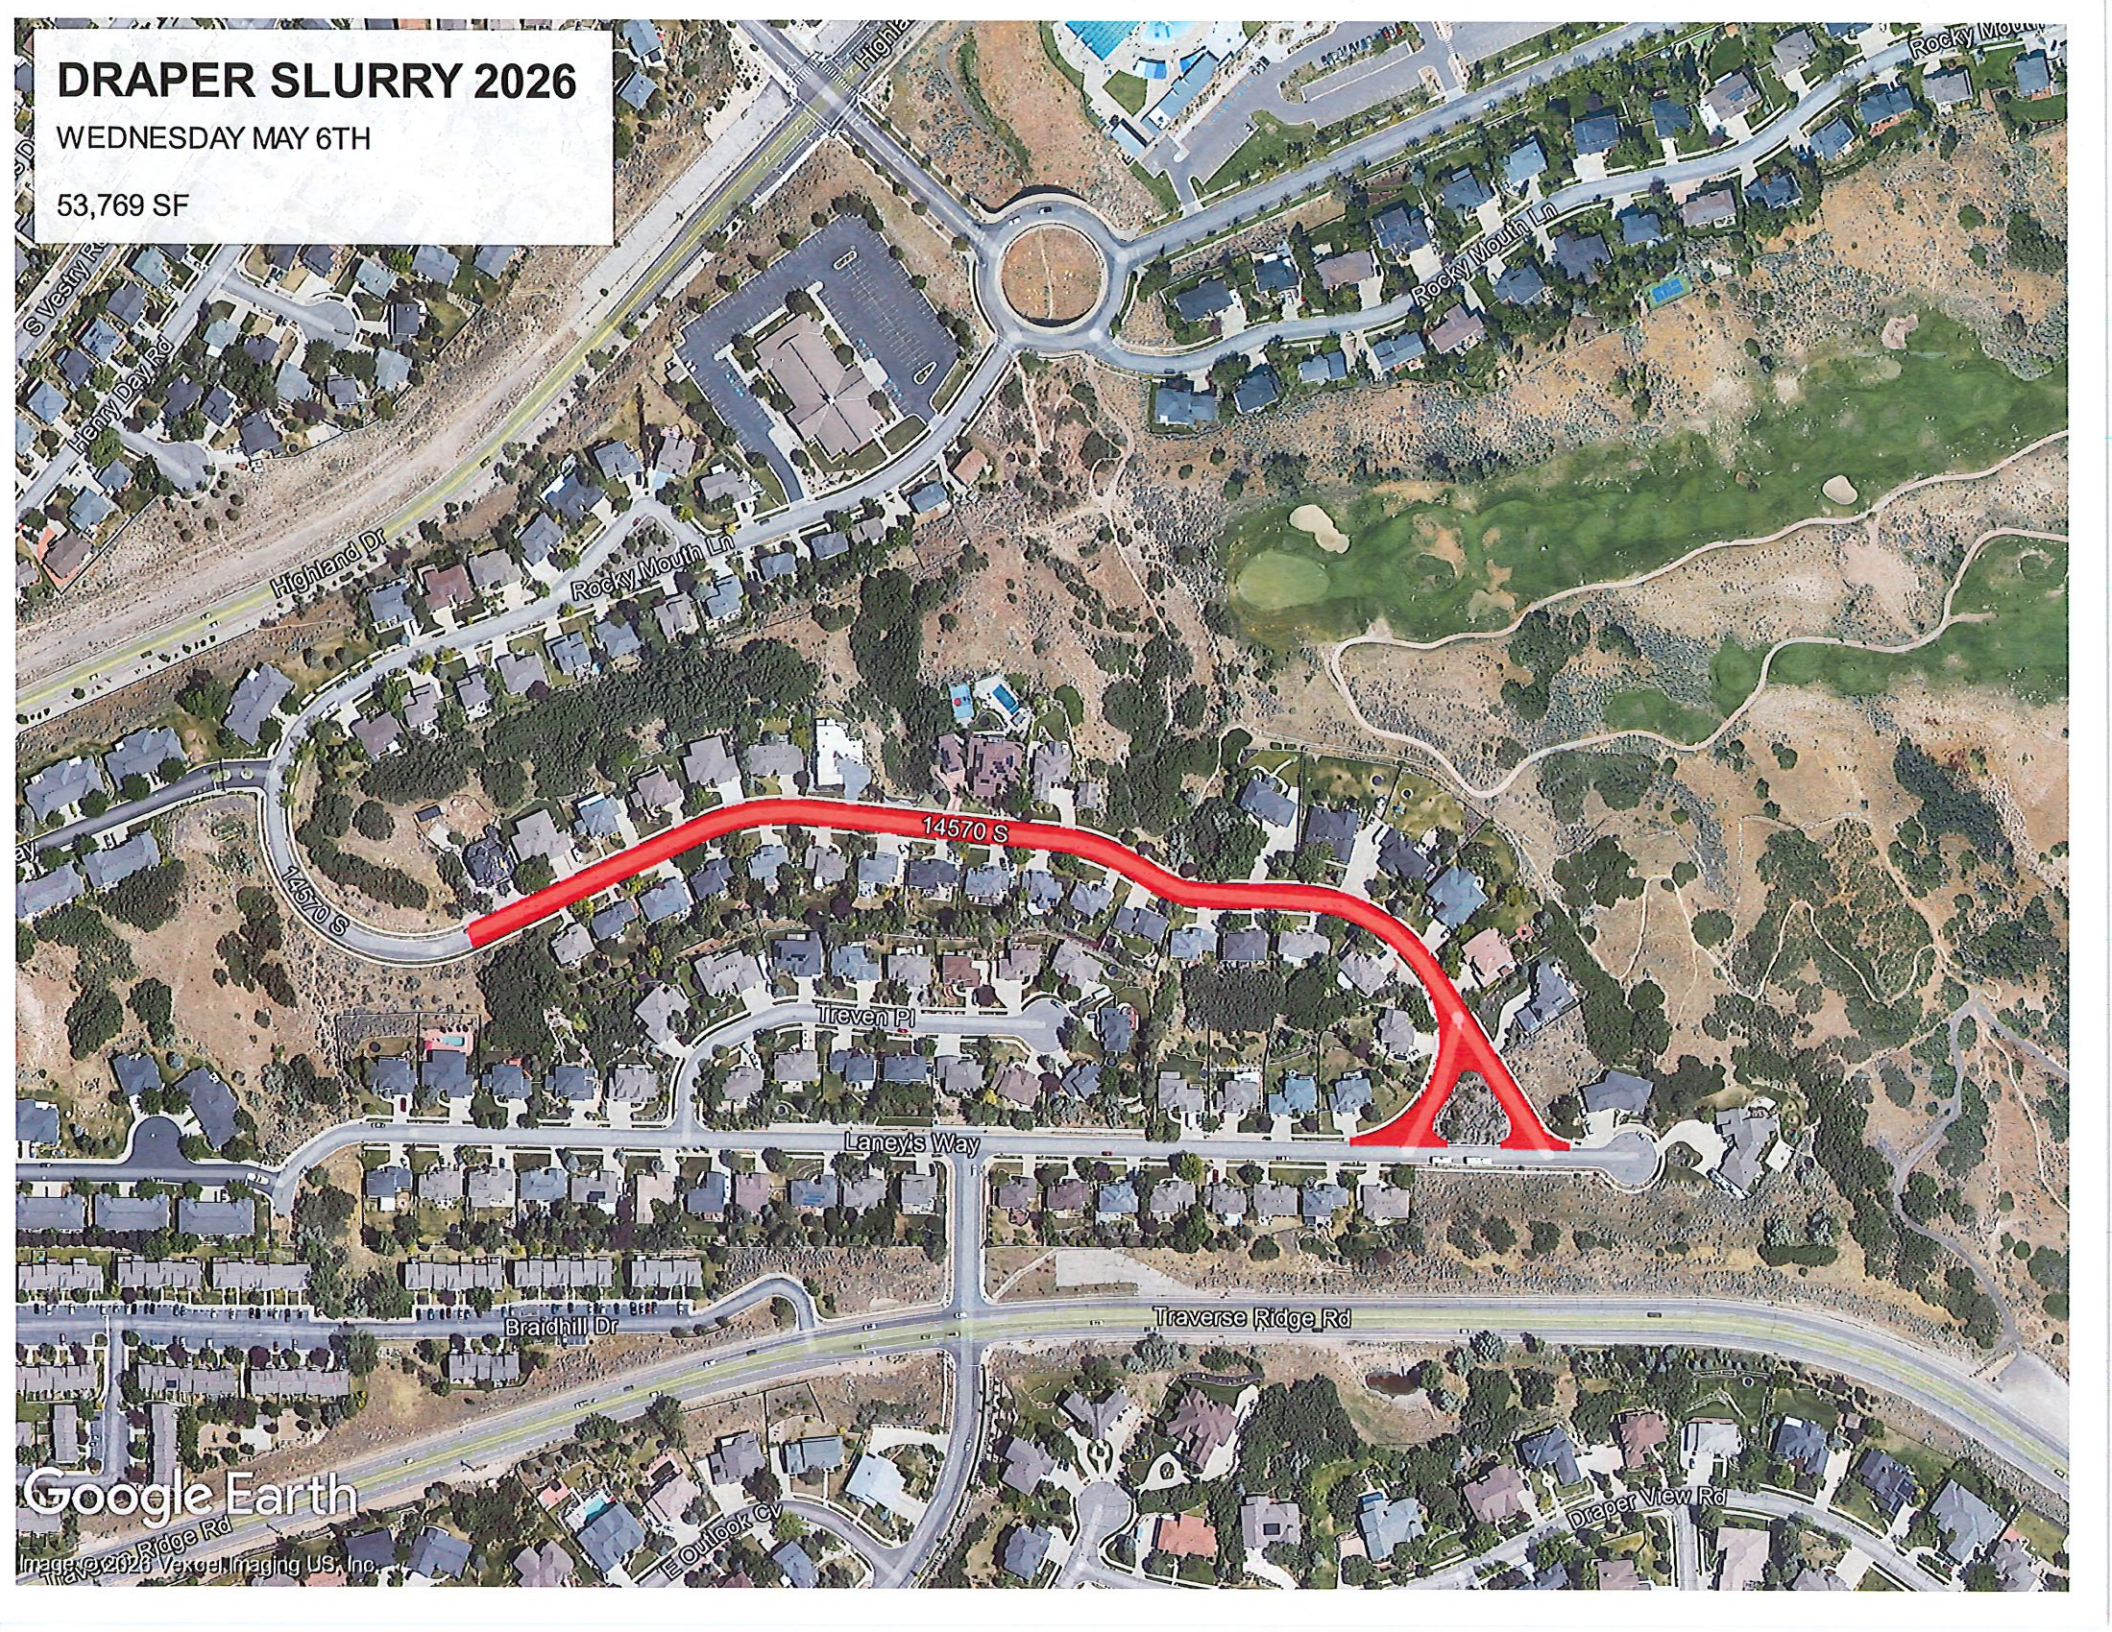

WEDNESDAY MAY 6TH

164,818 SF

Google Earth

Image © 2025 Vexel Imaging, US, Inc.

DRAPER SLURRY 2026

WEDNESDAY MAY 6TH

53,769 SF

Google Earth

Image © 2023 Vexel Imaging US, Inc.

DRAPER SLURRY 2026

THURSDAY MAY 7TH

74,107 SF

DRAPER SLURRY 2026

THURSDAY MAY 7TH

105,014 SF

Google Earth

Image © 2026 Vexcel Imaging US, Inc.

DRAPER SLURRY 2026

THURSDAY MAY 7TH

47,877 SF

Google Earth

Image © 2026 Vexcel Imaging US, Inc.