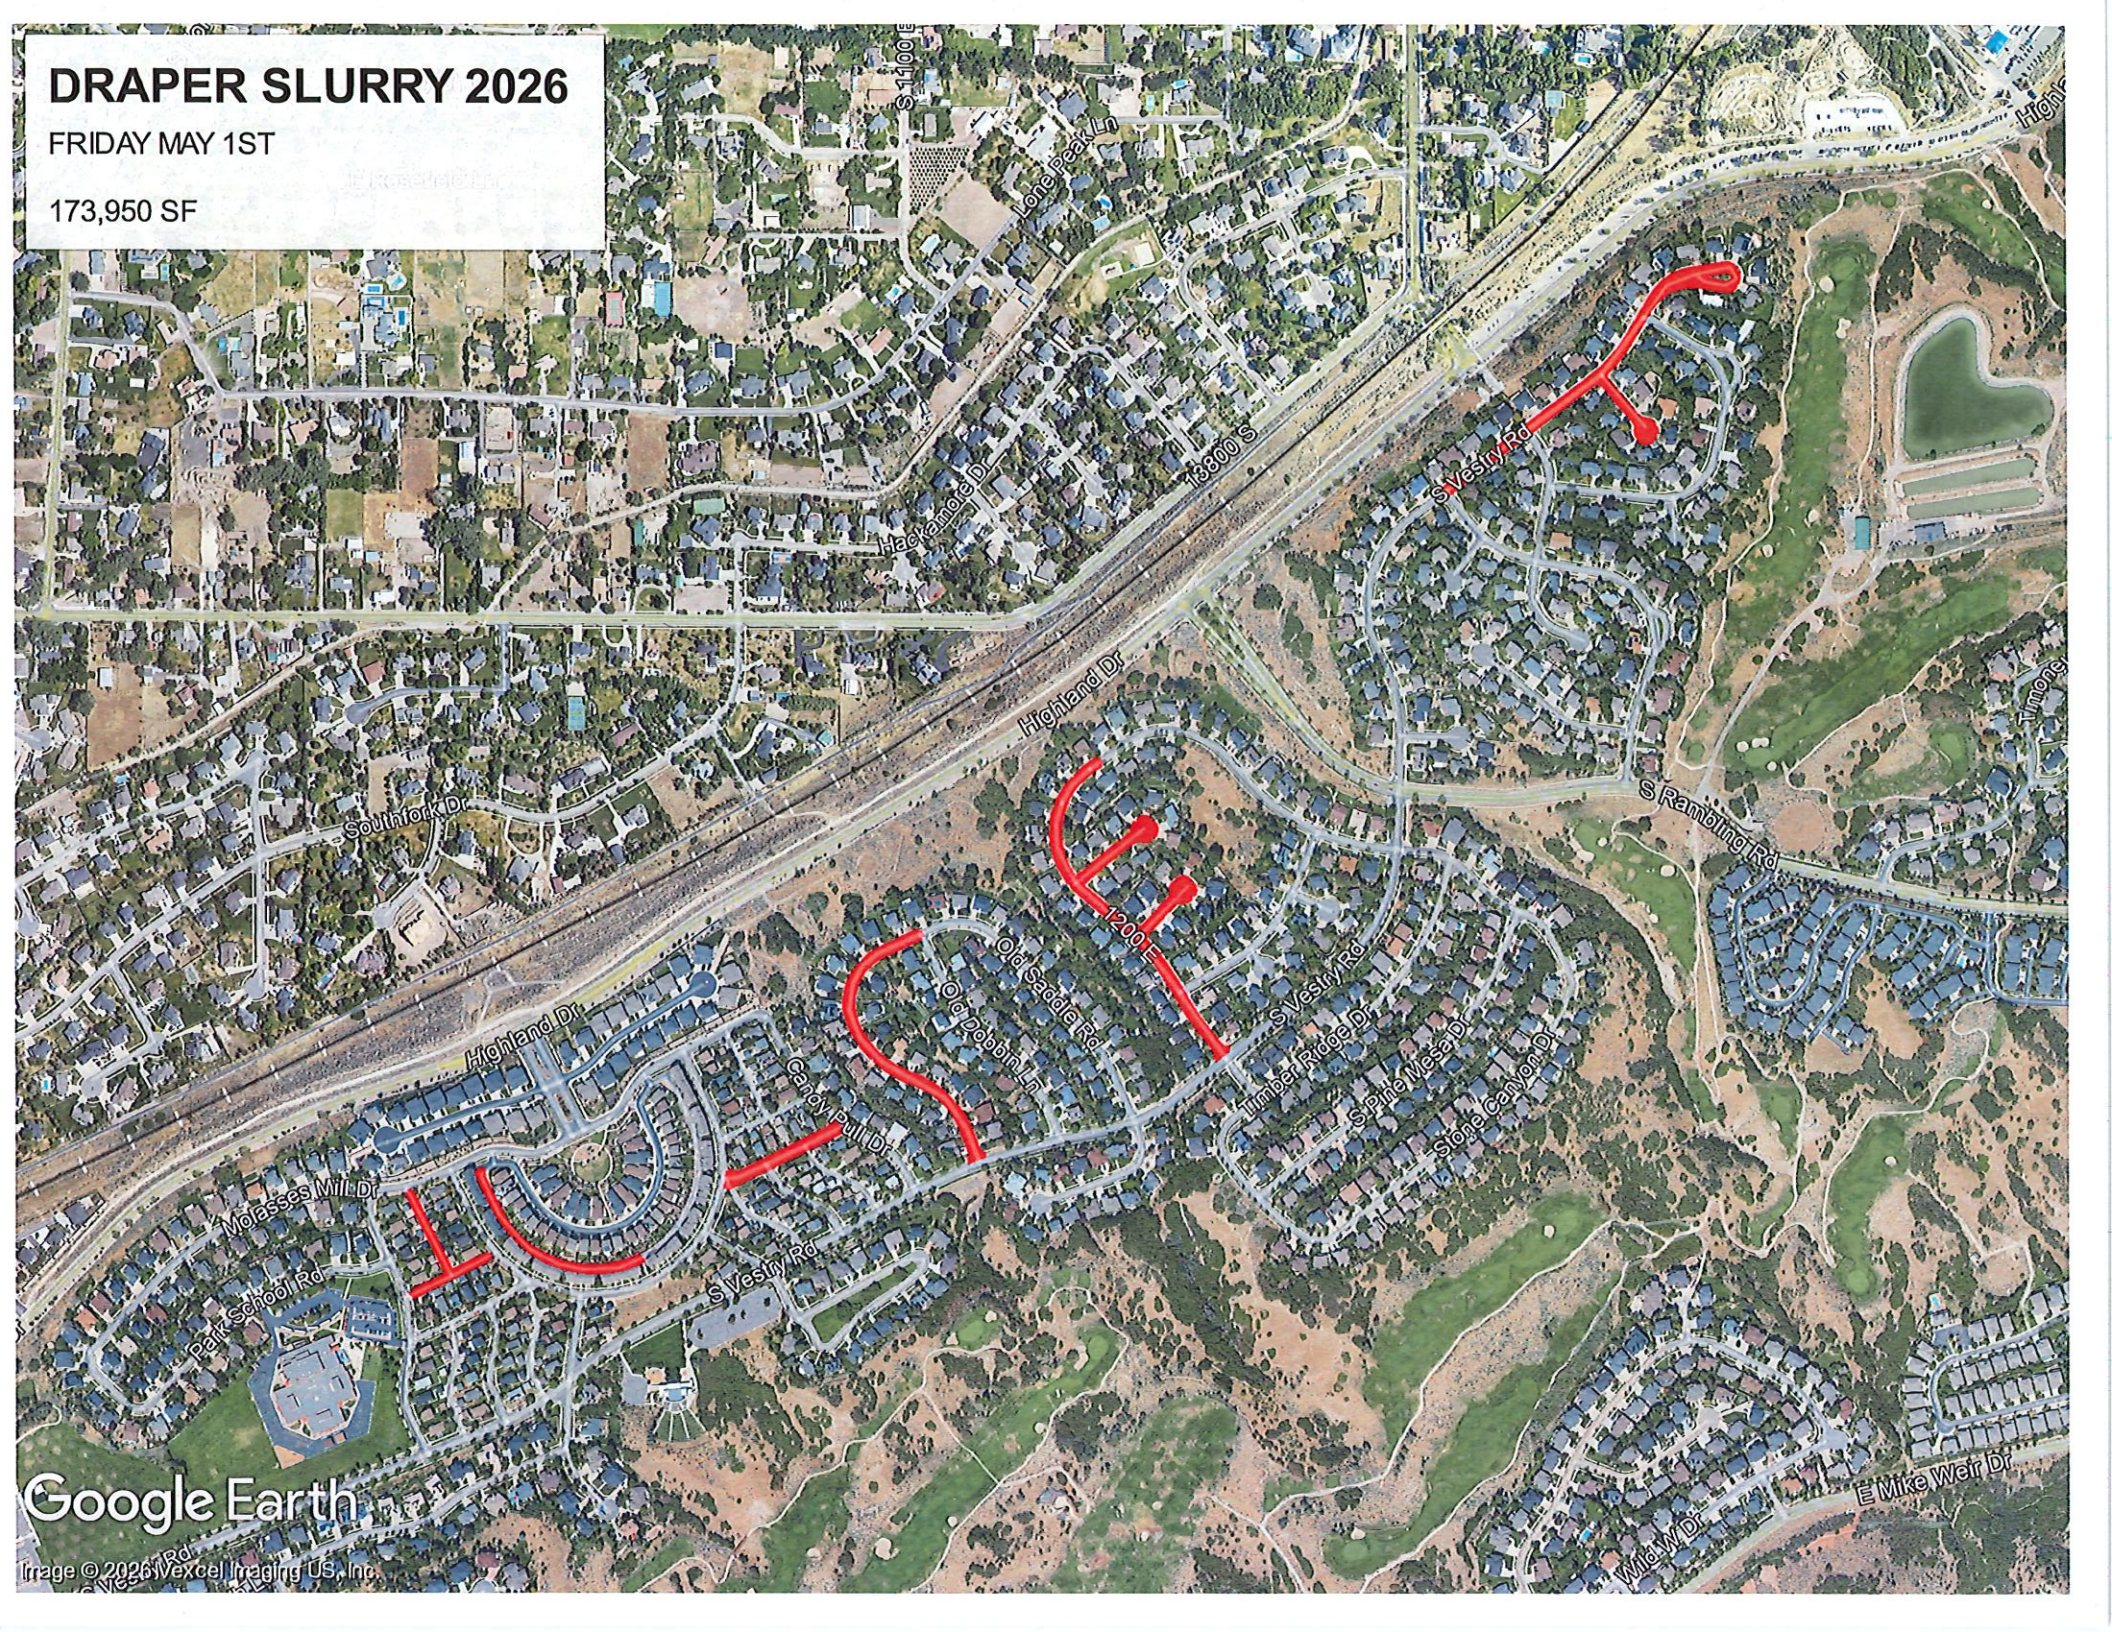

DRAPER SLURRY 2026

FRIDAY MAY 1ST

173,950 SF

Google Earth

Image © 2026 Vexcel Imaging US, Inc.