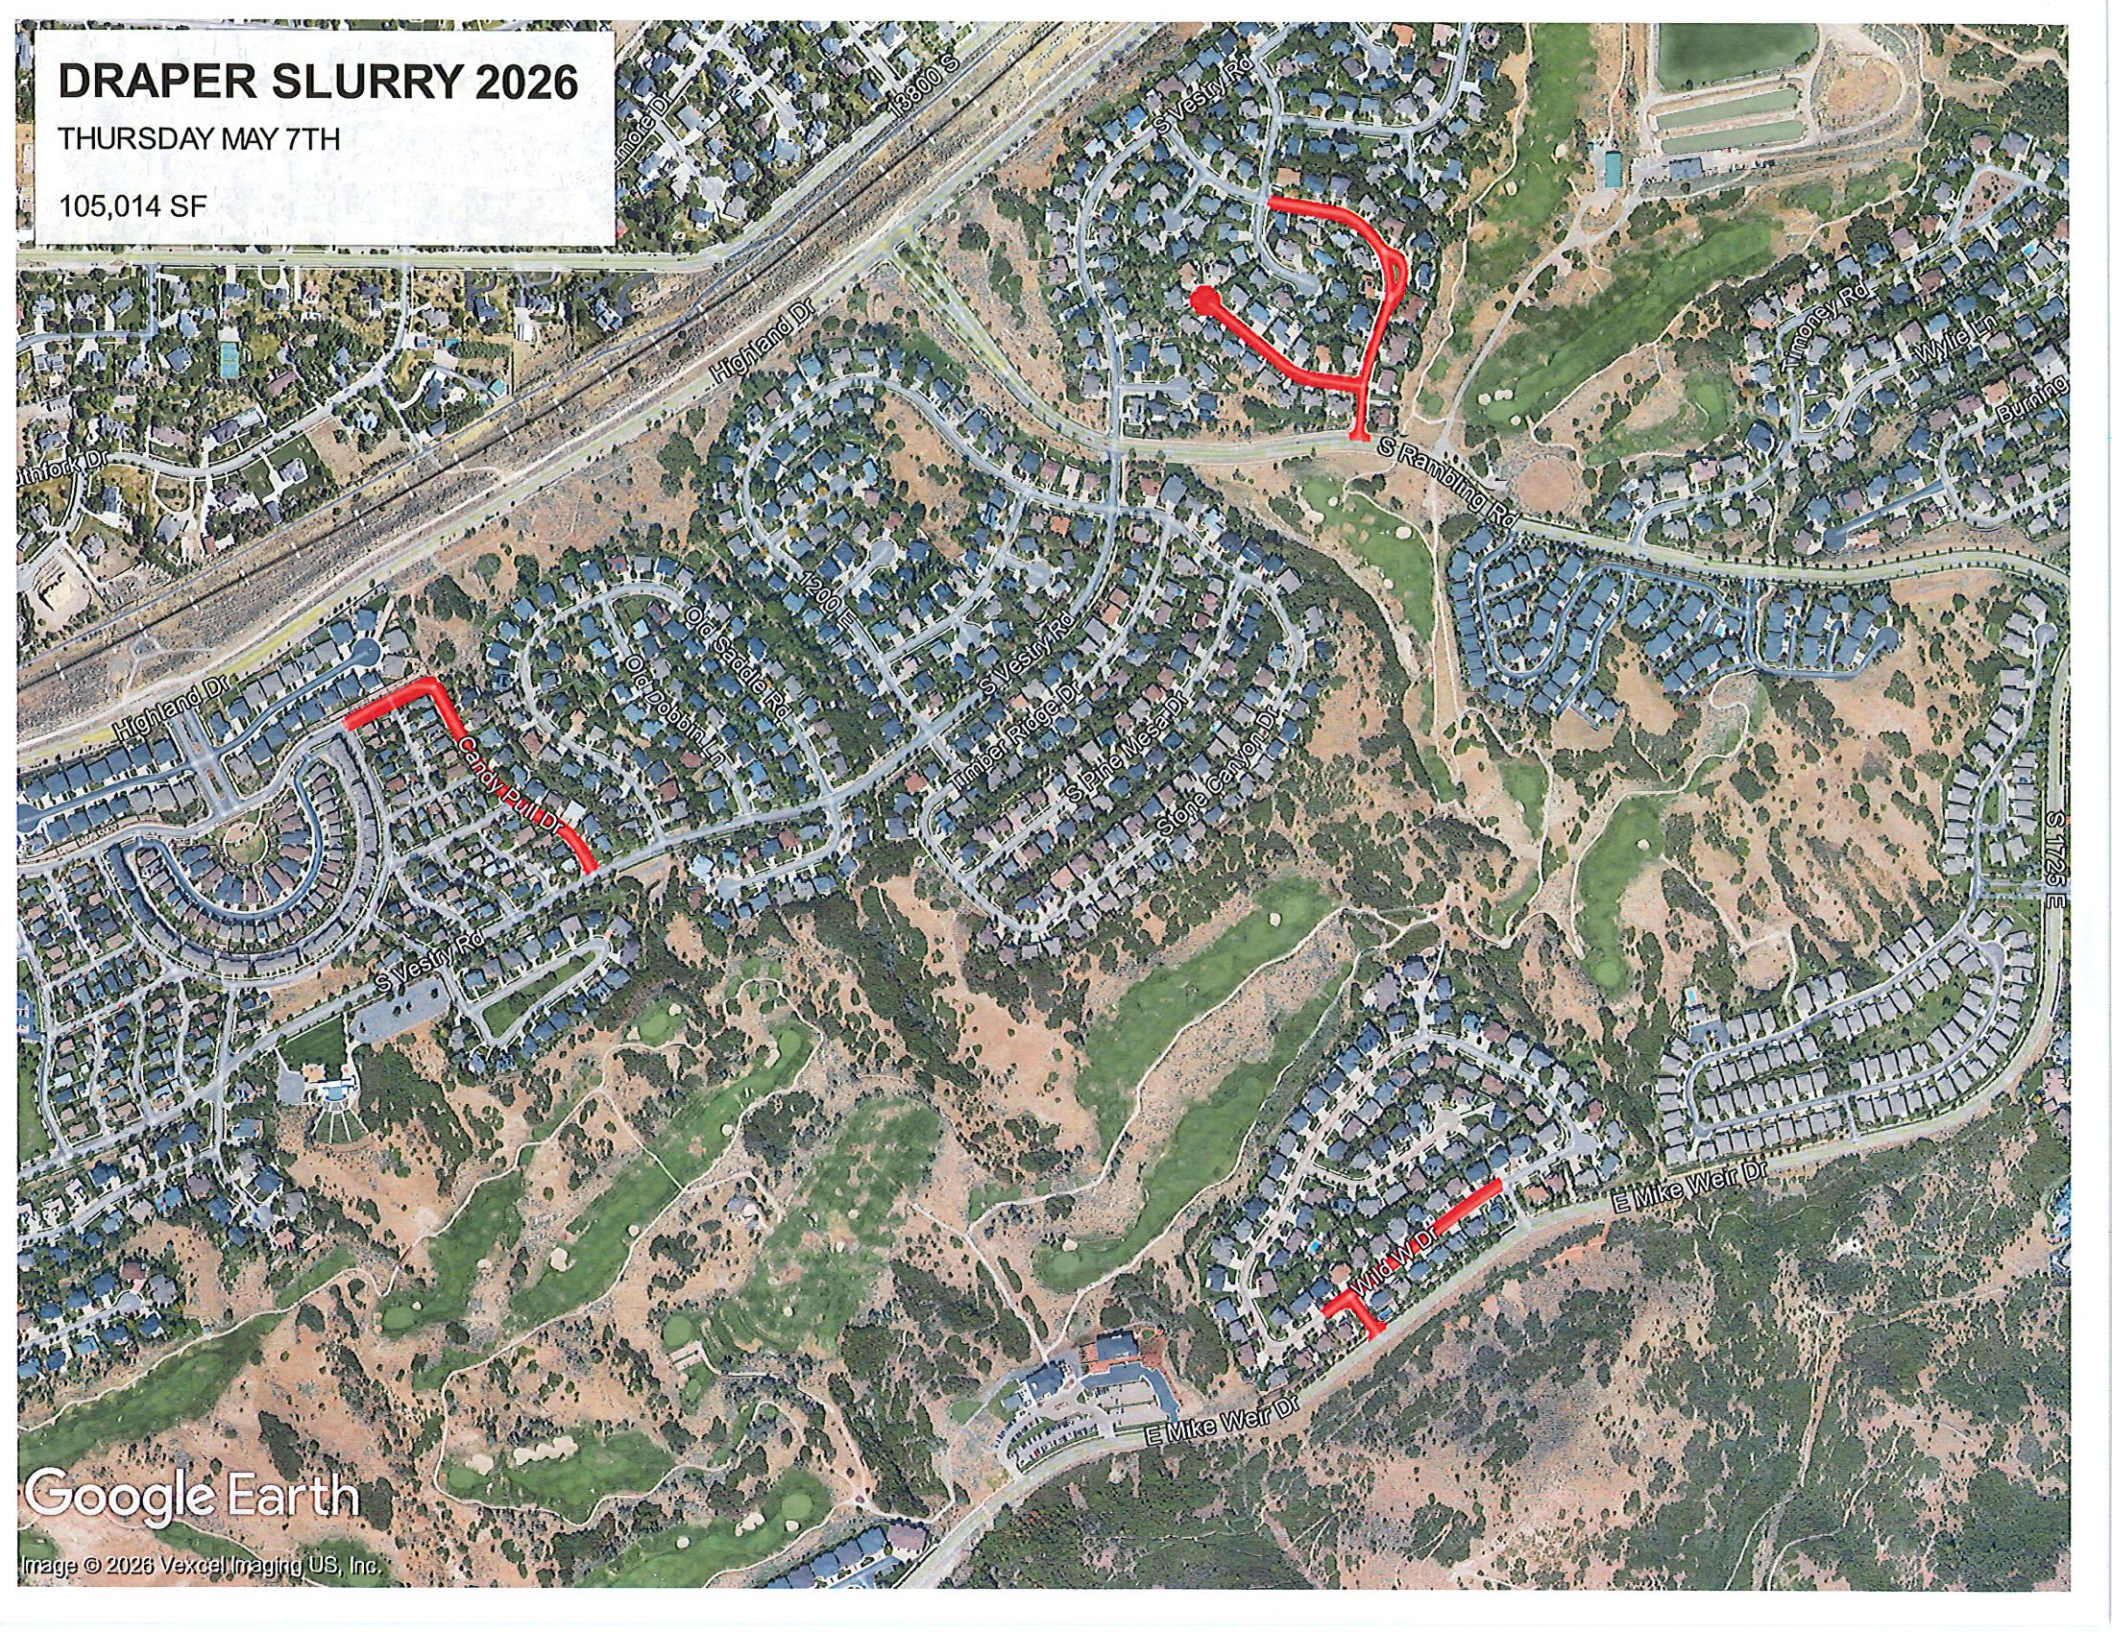

WEDNESDAY MAY 6TH

164,818 SF

Google Earth

Image © 2025 Vexel Imaging, US, Inc.

DRAPER SLURRY 2026

WEDNESDAY MAY 6TH

53,769 SF

Google Earth

Image © 2023 Vexel Imaging US, Inc.

DRAPER SLURRY 2026

THURSDAY MAY 7TH

74,107 SF

DRAPER SLURRY 2026

THURSDAY MAY 7TH

105,014 SF

Google Earth

Image © 2026 Vexcel Imaging US, Inc.

DRAPER SLURRY 2026

THURSDAY MAY 7TH

47,877 SF

Google Earth

Image © 2026 Vexcel Imaging US, Inc.