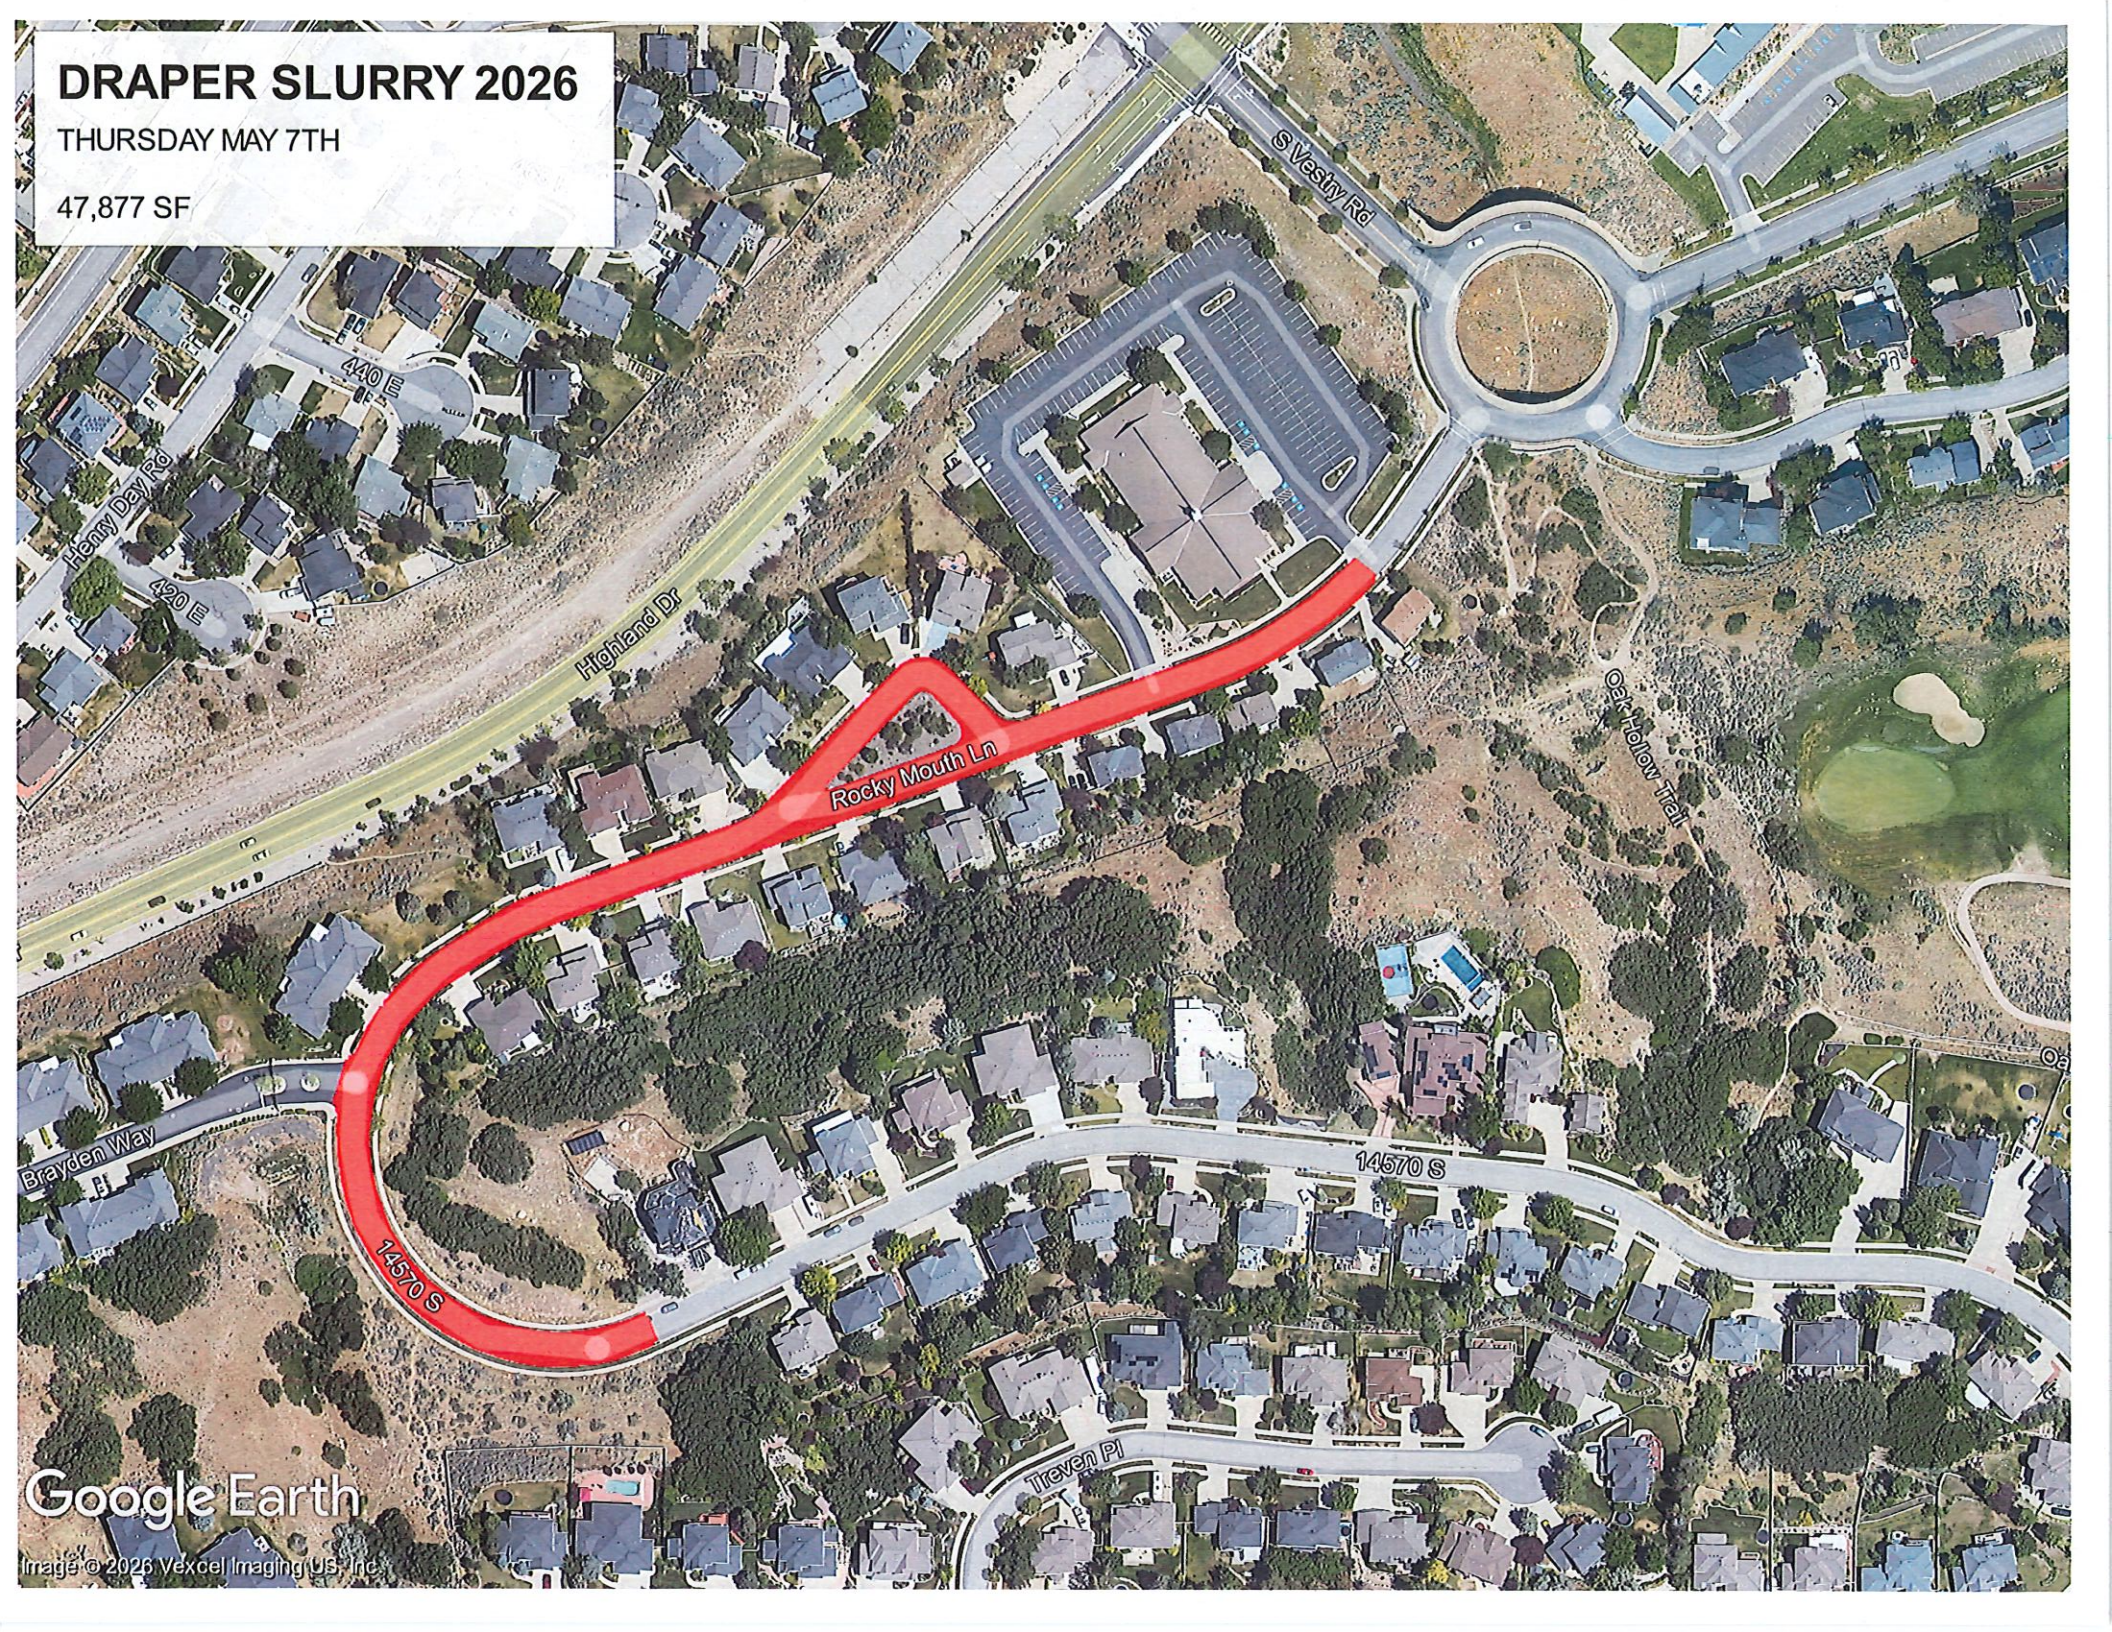

WEDNESDAY MAY 6TH

164,818 SF

Google Earth

Image © 2025 Vexel Imaging, US, Inc.

DRAPER SLURRY 2026

WEDNESDAY MAY 6TH

53,769 SF

Google Earth

Image © 2023 Vexel Imaging US, Inc.

DRAPER SLURRY 2026

THURSDAY MAY 7TH

74,107 SF

DRAPER SLURRY 2026

THURSDAY MAY 7TH

105,014 SF

Google Earth

Image © 2026 Vexcel Imaging US, Inc.

DRAPER SLURRY 2026

THURSDAY MAY 7TH

47,877 SF

Google Earth

Image © 2026 Vexcel Imaging US, Inc.