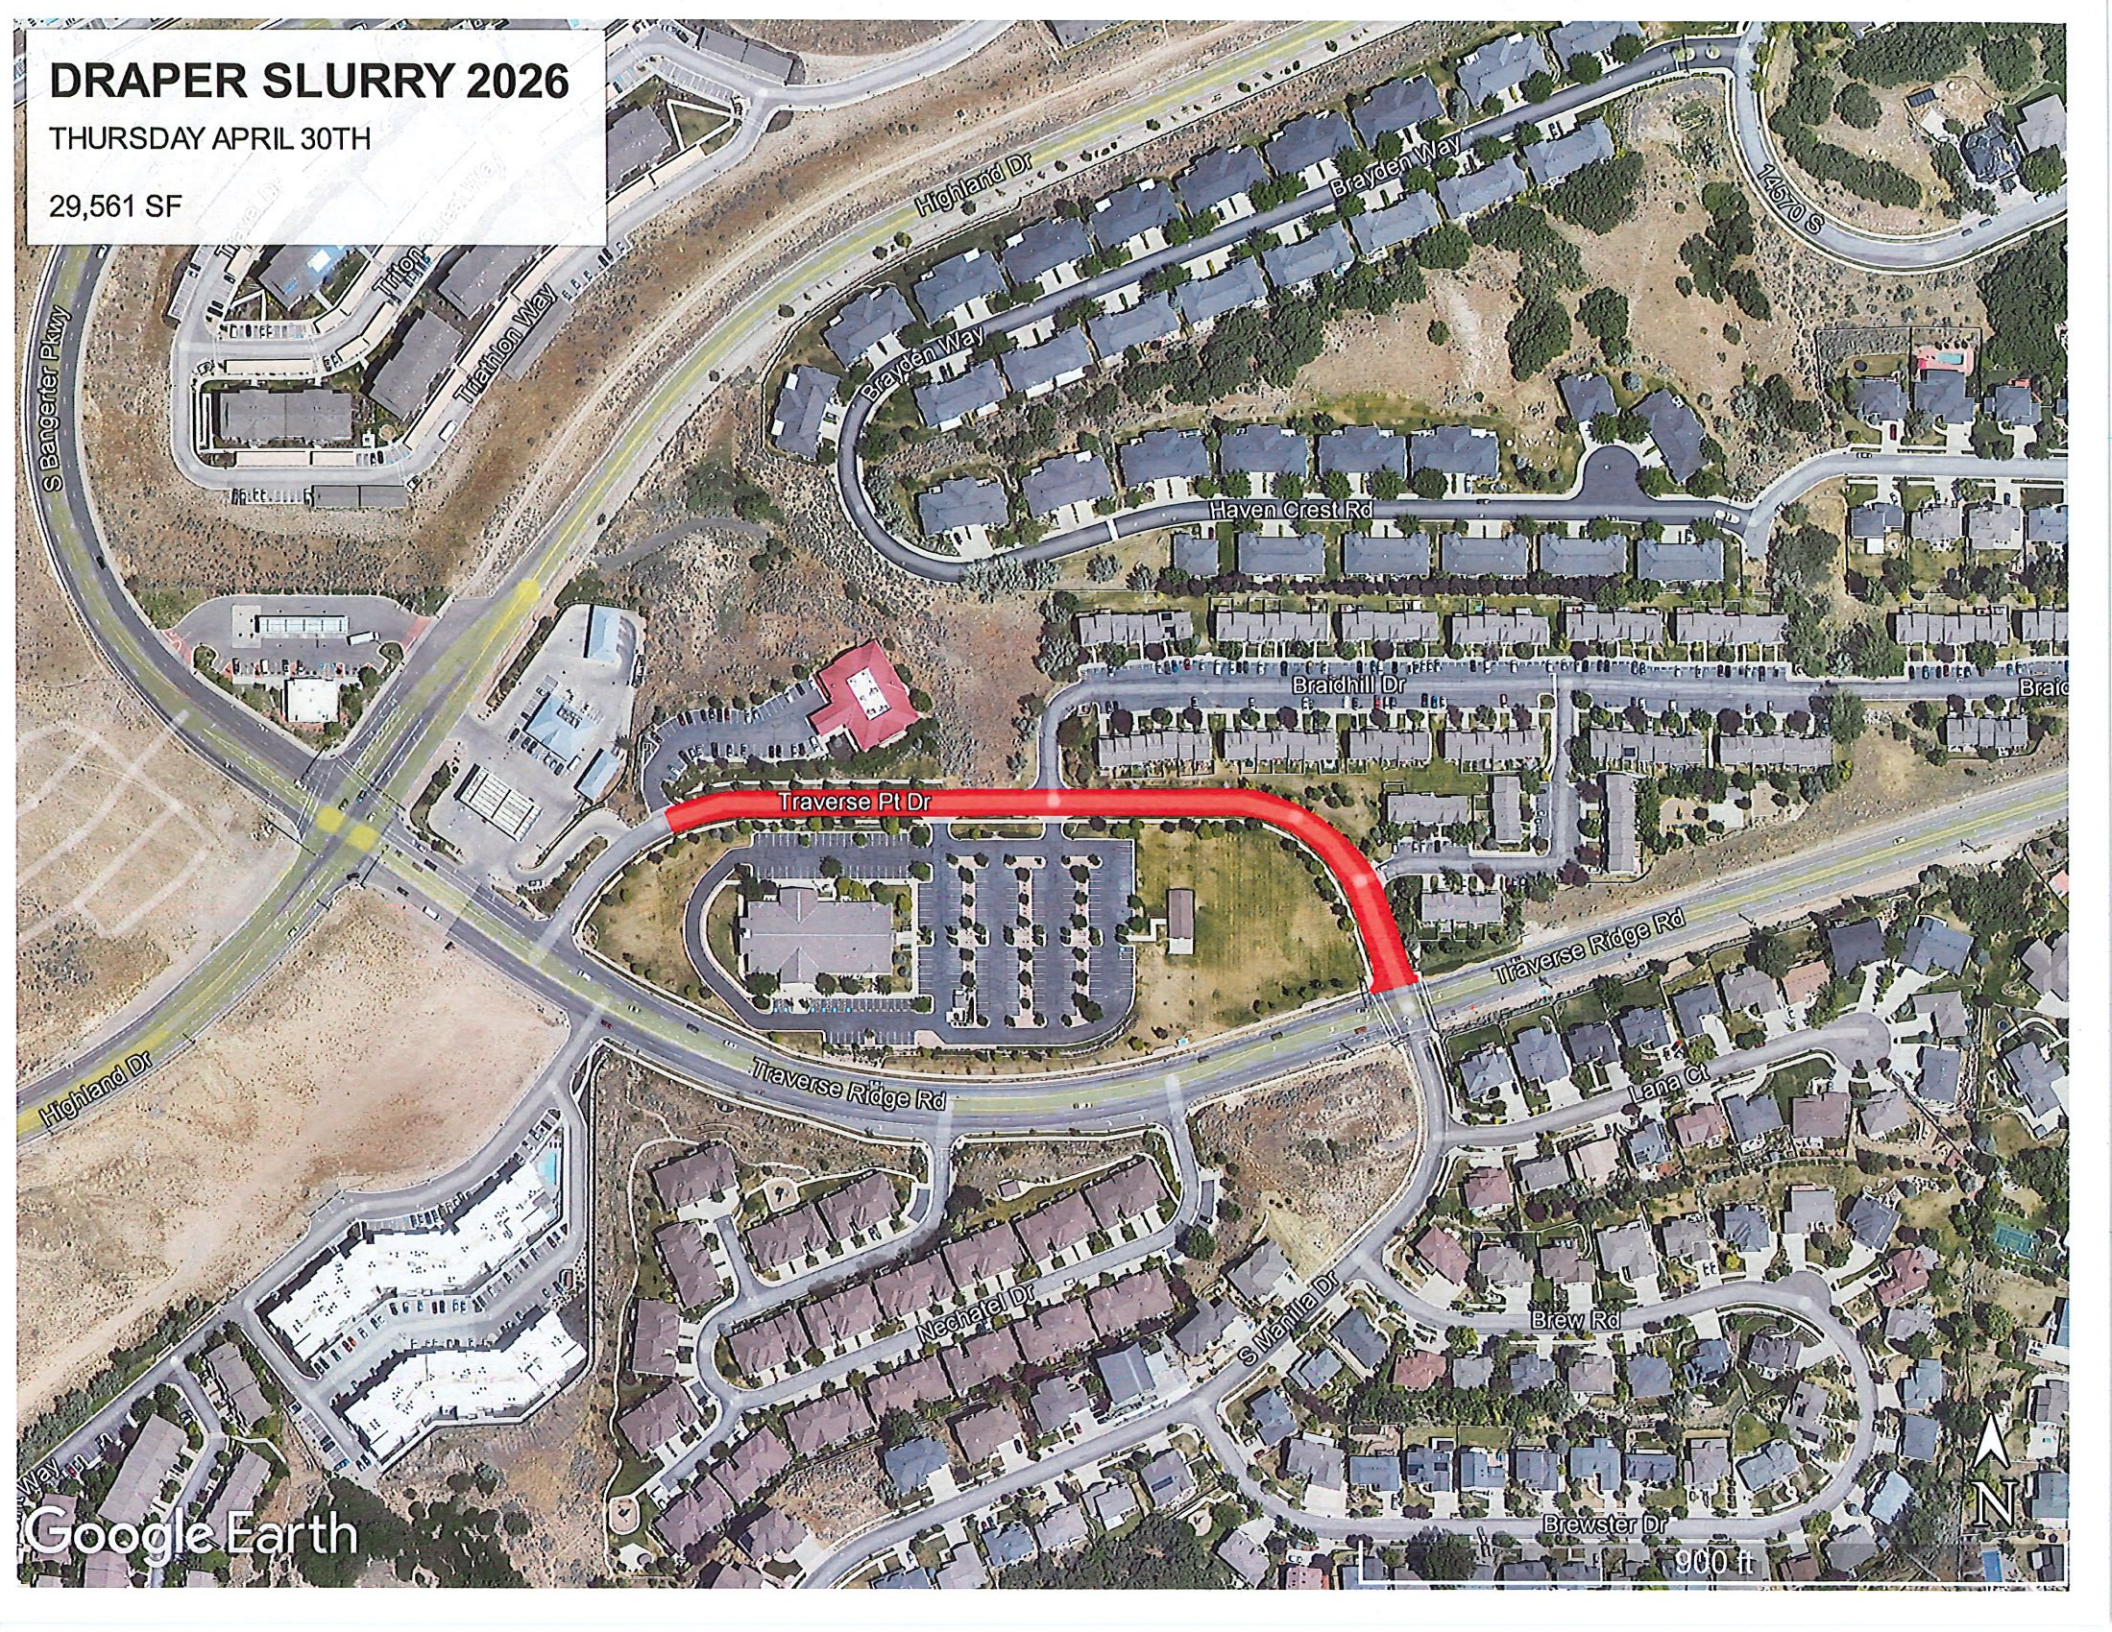

DRAPER SLURRY 2026

THURSDAY APRIL 30TH

29,561 SF

Google Earth

900 ft

DRAPER SLURRY 2026

THURSDAY APRIL 30TH

197,021 SF

WEDNESDAY MAY 6TH

164,818 SF

Google Earth

Image © 2025 Vexel Imaging, US, Inc.

DRAPER SLURRY 2026

WEDNESDAY MAY 6TH

53,769 SF

Google Earth

Image © 2023 Vexel Imaging US, Inc.

DRAPER SLURRY 2026

THURSDAY MAY 7TH

74,107 SF

DRAPER SLURRY 2026

THURSDAY MAY 7TH

105,014 SF

Google Earth

Image © 2026 Vexcel Imaging US, Inc.

DRAPER SLURRY 2026

THURSDAY MAY 7TH

47,877 SF

Google Earth

Image © 2026 Vexcel Imaging US, Inc.