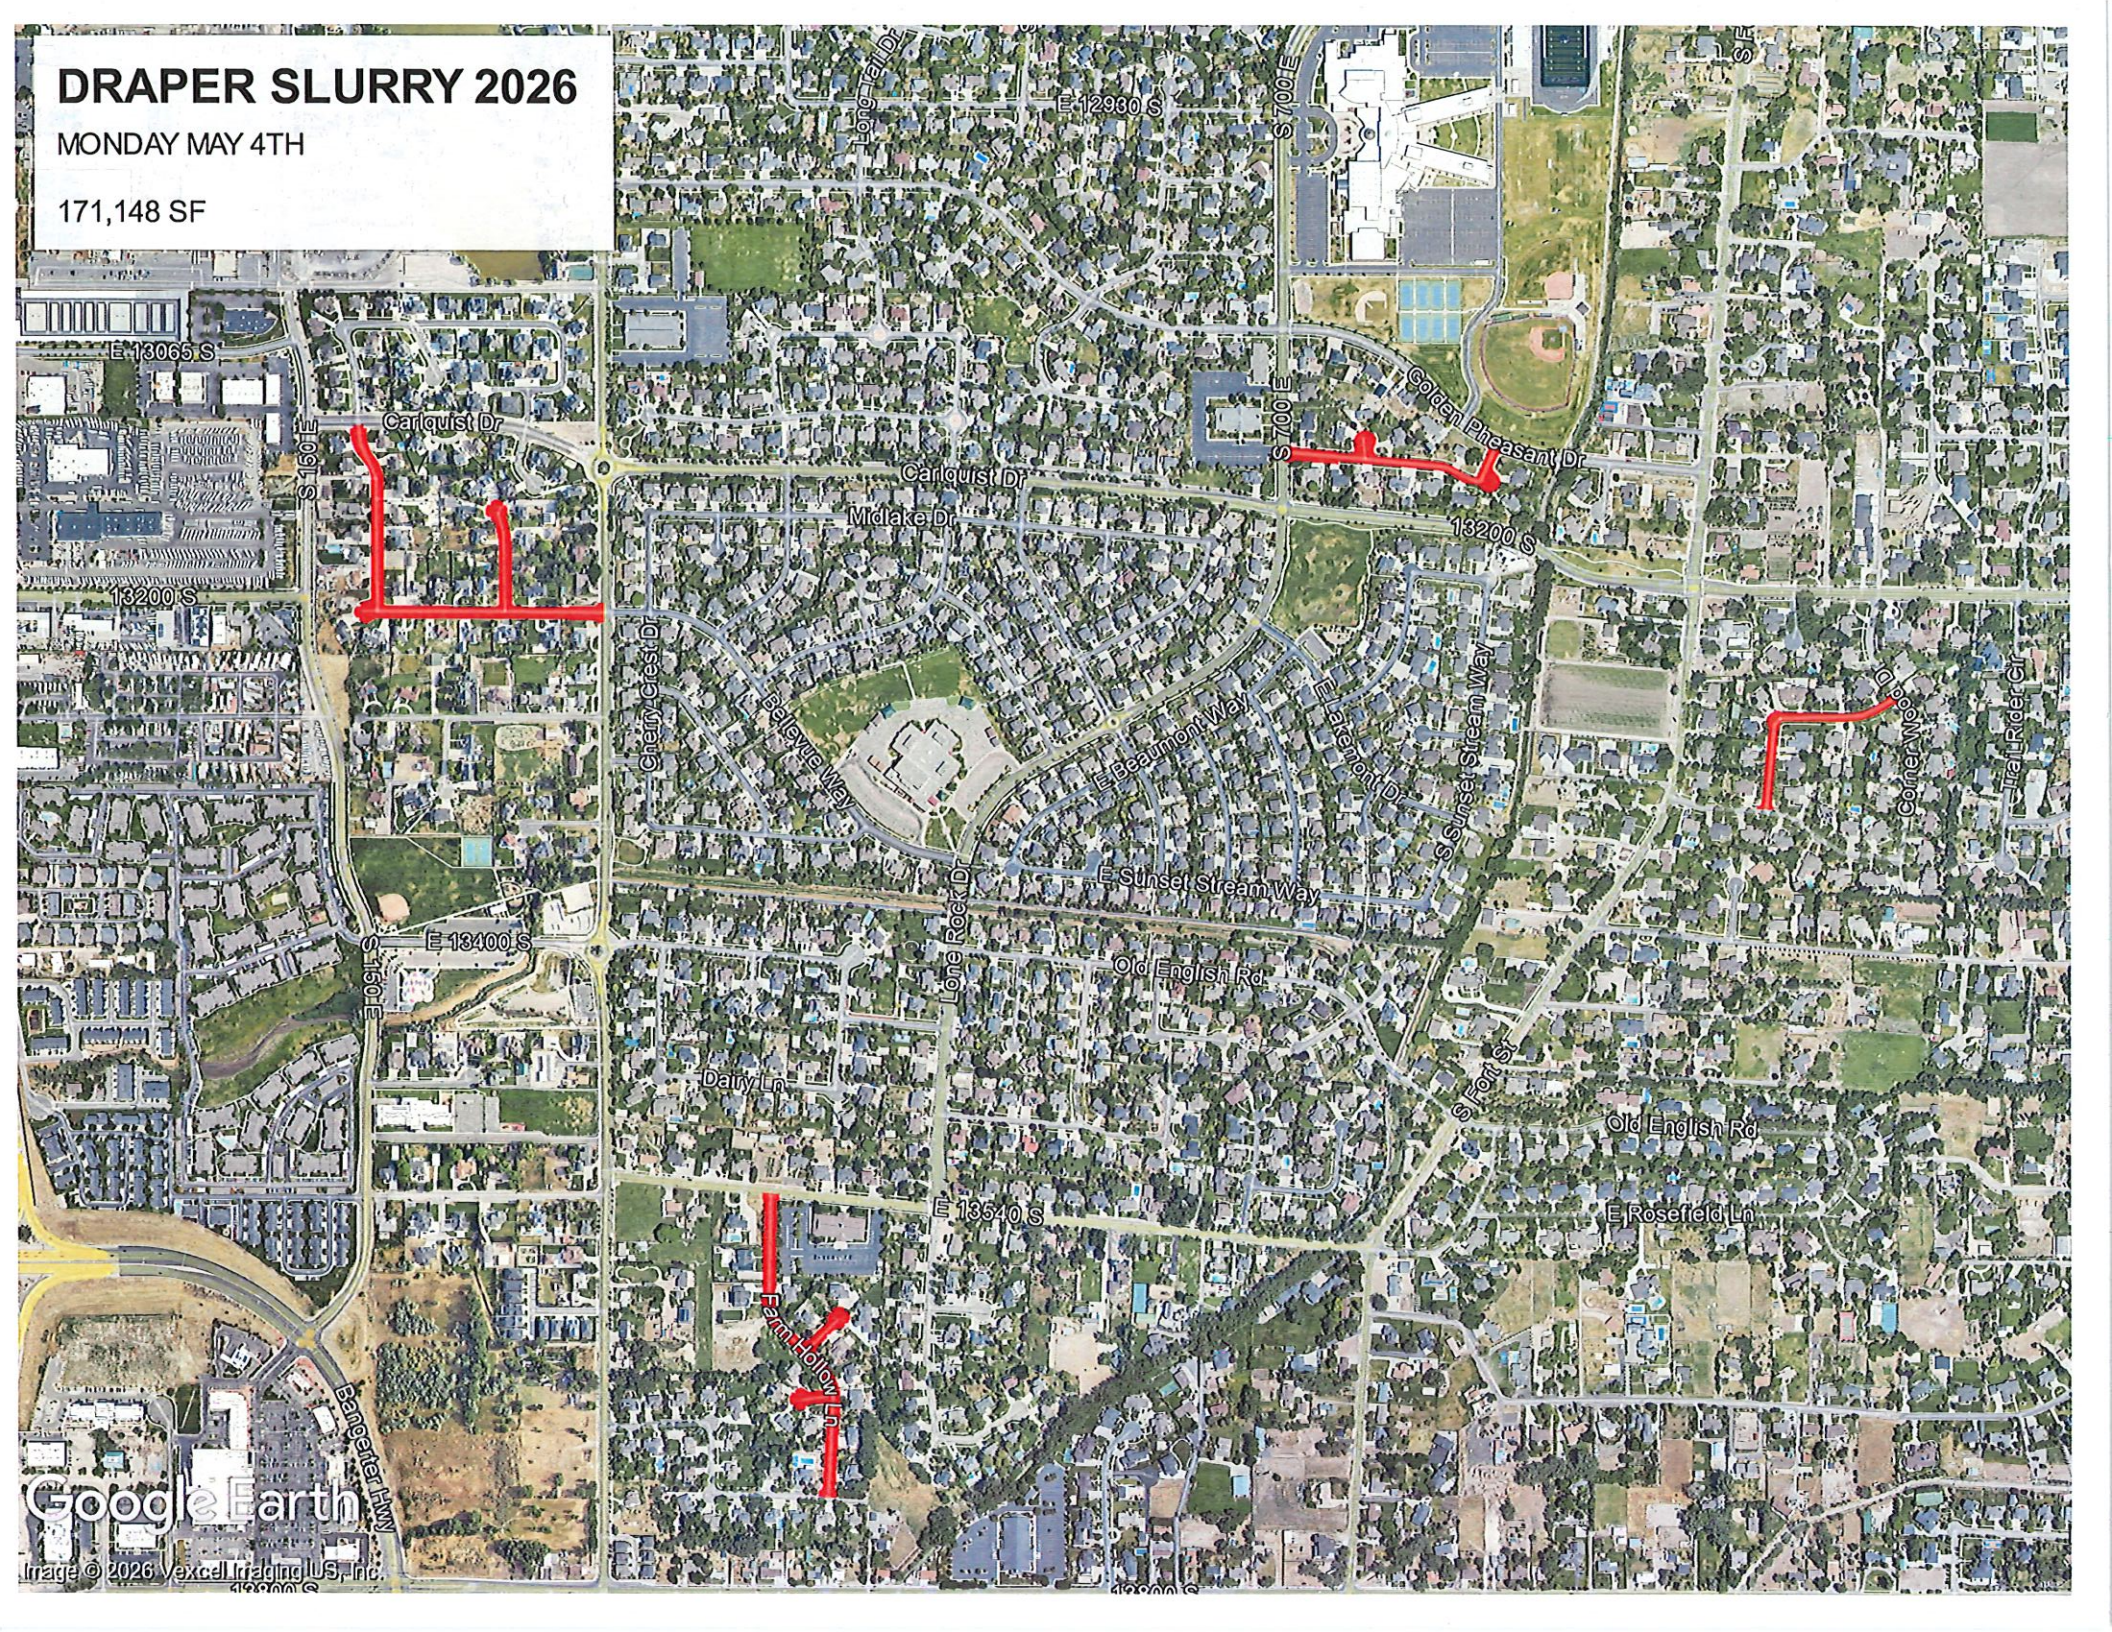

FRIDAY MAY 1ST

52,455 SF

Google Earth

Image © 2026 Vexcel Imaging US, Inc.

DRAPER SLURRY 2026

MONDAY MAY 4TH

171,148 SF

DRAPER SLURRY 2026

WEDNESDAY MAY 6TH

164,818 SF

Google Earth

Image © 2025 Vexel Imaging, US, Inc.

DRAPER SLURRY 2026

WEDNESDAY MAY 6TH

53,769 SF

Google Earth

Image © 2023 Vexel Imaging US, Inc.

DRAPER SLURRY 2026

THURSDAY MAY 7TH

74,107 SF

DRAPER SLURRY 2026

THURSDAY MAY 7TH

105,014 SF

Google Earth

Image © 2026 Vexcel Imaging US, Inc.

DRAPER SLURRY 2026

THURSDAY MAY 7TH

47,877 SF

Google Earth

Image © 2026 Vexcel Imaging US, Inc.